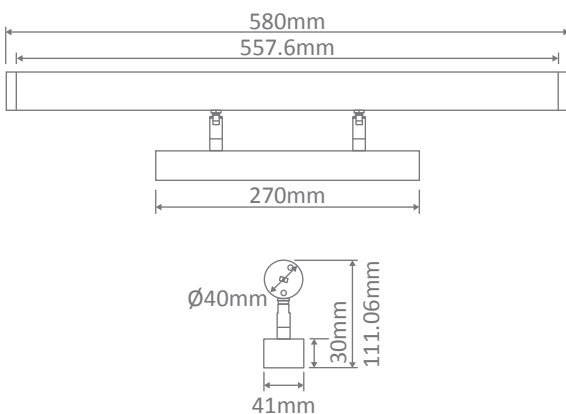

Diagrams / Additional

Item No.	Variant	Colour	CCT
MIRROR-10	12001	Black	TRIO
	12003	Chrome	TRIO
	12005	Satin Chrome	TRIO
	12007	White	TRIO