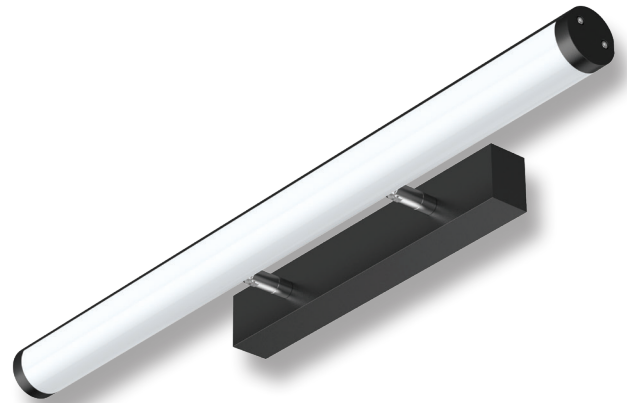

## MIRROR-10 LED Wall Light

### Description

The Mirror-10 LED tubular wall light incorporates a ridged aluminium body and tubular opal-frost polycarbonate diffuser, complete with chrome adjustable knuckles. A new modern design, ideal for illuminating mirrors, pictures or any wall lighting application. Also available with TRIO, the added option of changing the colour temperature of the wall light with a small dip switch on the side end cap.

White

Satin Chrome

Chrome

### Specification Features

Input Voltage:	240V
Power (W):	10W
IP rating (IP):	IP40
Lumens (lm):	Warm White 3000K - 1040lm Neutral White 4000K - 1110lm White 5700K - 1180lm
LED type:	SMD
CCT:	3000K - 4000K - 5700K (Switchable)
CRI:	≥80
Beam angle (°):	120°
Dimmable:	No
Lifespan (hrs):	50,000hrs