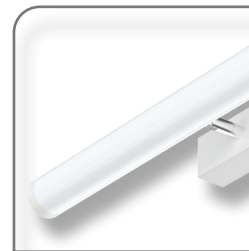

## MIRROR-10 LED Wall Light

### Description

The Mirror-10 LED tubular wall light incorporates a ridged aluminium body and tubular opal-frost polycarbonate diffuser, complete with chrome adjustable knuckles. A new modern design, ideal for illuminating mirrors, pictures or any wall lighting application. Also available with TRIO, the added option of changing the colour temperature of the wall light with a small dip switch on the side end cap.

White

Satin Chrome

Chrome

### Specification Features

Input Voltage:	240V
Power (W):	10W
IP rating (IP):	IP40
Lumens (lm):	Warm White 3000K - 1040lm Neutral White 4000K - 1110lm White 5700K - 1180lm
LED type:	SMD
CCT:	3000K - 4000K - 5700K (Switchable)
CRI:	≥80
Beam angle (°):	120°
Dimmable:	No
Lifespan (hrs):	50,000hrs