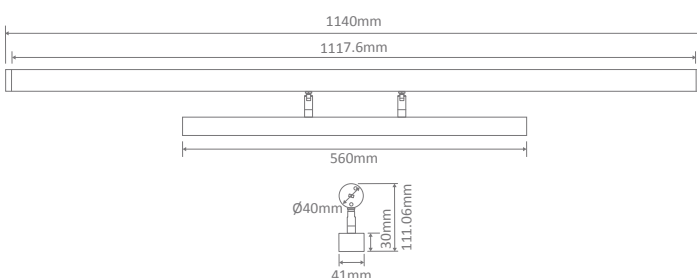

MIRROR-20 LED Wall Light

Description

The Mirror-20 LED tubular wall light incorporates a ridged aluminium body and tubular opal-frost polycarbonate diffuser, complete with chrome adjustable knuckles. A new modern design, ideal for illuminating mirrors, pictures or any wall lighting application. Also available with TRIO, the added option of changing the colour temperature of the wall light with a small dip switch on the side end cap.

White

Satin Chrome

Chrome

Specification Features

Input Voltage:	240V
Power (W):	20W
IP rating (IP):	IP40
Lumens (lm):	Warm White 3000K - 2100lm Neutral White 4000K - 2200lm White 5700K - 2300lm
LED type:	SMD
CCT:	3000K - 4000K - 5700K (Switchable)
CRI:	≥80
Beam angle (°):	120°
Dimmable:	No
Lifespan (hrs):	50,000hrs

Diagrams / Additional

Item No.	Variant	Colour	CCT
MIRROR-20	12021	Black	TRIO
	12023	Chrome	TRIO
	12025	Satin Chrome	TRIO
	12027	White	TRIO