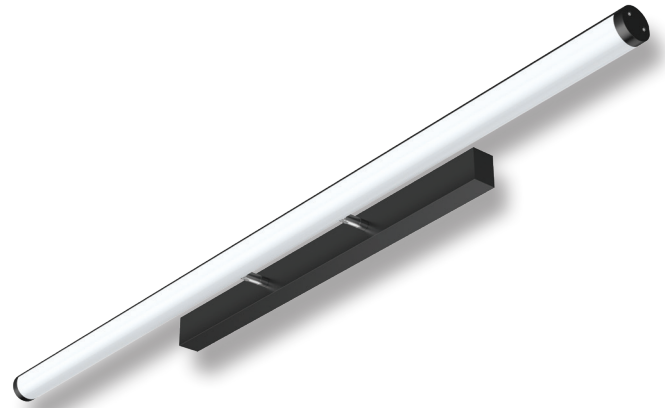

MIRROR-20 LED Wall Light

Description

The Mirror-20 LED tubular wall light incorporates a ridged aluminium body and tubular opal-frost polycarbonate diffuser, complete with chrome adjustable knuckles. A new modern design, ideal for illuminating mirrors, pictures or any wall lighting application. Also available with TRIO, the added option of changing the colour temperature of the wall light with a small dip switch on the side end cap.

White

Satin Chrome

Chrome

Specification Features

Input Voltage:	240V
Power (W):	20W
IP rating (IP):	IP40
Lumens (lm):	Warm White 3000K - 2100lm Neutral White 4000K - 2200lm White 5700K - 2300lm
LED type:	SMD
CCT:	3000K - 4000K - 5700K (Switchable)
CRI:	≥80
Beam angle (°):	120°
Dimmable:	No
Lifespan (hrs):	50,000hrs

Diagrams / Additional

Item No.	Variant	Colour	CCT
MIRROR-20	12021	Black	TRIO
	12023	Chrome	TRIO
	12025	Satin Chrome	TRIO
	12027	White	TRIO