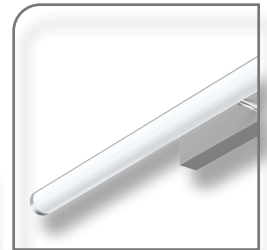

MIRROR-20 LED Wall Light

Description

The Mirror-20 LED tubular wall light incorporates a ridged aluminium body and tubular opal-frost polycarbonate diffuser, complete with chrome adjustable knuckles. A new modern design, ideal for illuminating mirrors, pictures or any wall lighting application. Also available with TRIO, the added option of changing the colour temperature of the wall light with a small dip switch on the side end cap.

White

Satin Chrome

Chrome

Specification Features

Input Voltage:	240V
Power (W):	20W
IP rating (IP):	IP40
Lumens (lm):	Warm White 3000K - 2100lm Neutral White 4000K - 2200lm White 5700K - 2300lm
LED type:	SMD
CCT:	3000K - 4000K - 5700K (Switchable)
CRI:	≥80
Beam angle (°):	120°
Dimmable:	No
Lifespan (hrs):	50,000hrs