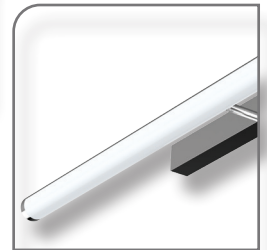

MIRROR-20 LED Wall Light

Description

The Mirror-20 LED tubular wall light incorporates a ridged aluminium body and tubular opal-frost polycarbonate diffuser, complete with chrome adjustable knuckles. A new modern design, ideal for illuminating mirrors, pictures or any wall lighting application. Also available with TRIO, the added option of changing the colour temperature of the wall light with a small dip switch on the side end cap.

White

Satin Chrome

Chrome

Specification Features

Input Voltage:	240V
Power (W):	20W
IP rating (IP):	IP40
Lumens (lm):	Warm White 3000K - 2100lm Neutral White 4000K - 2200lm White 5700K - 2300lm
LED type:	SMD
CCT:	3000K - 4000K - 5700K (Switchable)
CRI:	≥80
Beam angle (°):	120°
Dimmable:	No
Lifespan (hrs):	50,000hrs