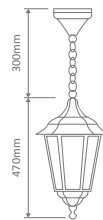

Order Code:	Colour	Globe
15062		1xB22
15063		1xB22
15064		1xB22
15065		1xB22
15067		1xB22

GT-162 Large Down Wall Bracket

Diagrams / Additional

Order Code:	Colour	Globe
15068		1xB22
15069		1xB22
15070		1xB22
15071		1xB22
15073		1xB22

GT-163 Large Pillar Mount

Diagrams / Additional

Order Code:	Colour	Globe
15074		1xB22
15075		1xB22
15076		1xB22
15077		1xB22
15079		1xB22

Chester Large Multiple Application Exterior Light

GT-166 Large Post Top

Diagrams / Additional

Order Code:	Colour	Globe
15086		1xB22
15087		1xB22
15088		1xB22
15089		1xB22
15091		1xB22

GT-165 Large Pendant

Diagrams / Additional

Order Code:	Colour	Globe
15080		1xB22
15081		1xB22
15082		1xB22
15083		1xB22
15085		1xB22

GT-168 Single Head Post 2.45m

Diagrams / Additional

Order Code:	Colour	Globe
15093		1xB22
15097		1xB22
15092		1xB22
15095		1xB22
15094		1xB22