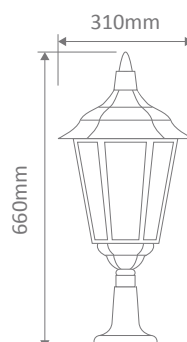

GT-163 Large Pillar Mount

Diagrams / Additional

Order Code:	Colour	Globe
15074		1xB22
15075		1xB22
15076		1xB22
15077		1xB22
15079		1xB22