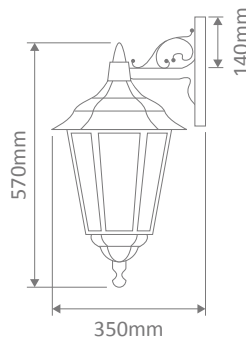

- Wall Bracket
- Pillar Mount
- Post Top
- Pendant
- Single Head on Post (2.45m)

Specification Features

Input Voltage: 240V
IP rating (IP): 43
Requires: Lamp

GT-161 Large Up Wall Bracket

Diagrams / Additional

Order Code:	Colour	Globe
15062		1xB22
15063		1xB22
15064		1xB22
15065		1xB22
15067		1xB22

GT-162 Large Down Wall Bracket

Diagrams / Additional

Order Code:	Colour	Globe
15068		1xB22
15069		1xB22
15070		1xB22
15071		1xB22
15073		1xB22

Diagrams / Additional

Order Code:	Colour	Globe
15086		1xB22
15087		1xB22
15088		1xB22
15089		1xB22
15091		1xB22

GT-165 Large Pendant

Diagrams / Additional

Order Code:	Colour	Globe
15080		1xB22
15081		1xB22
15082		1xB22
15083		1xB22
15085		1xB22

GT-168 Single Head Post 2.45m

Diagrams / Additional

Order Code:	Colour	Globe
15093		1xB22
15097		1xB22
15092		1xB22
15095		1xB22
15094		1xB22