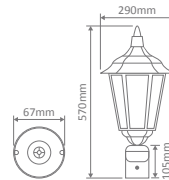

Chester Large Multiple Application Exterior Light

GT-166 Large Post Top

Diagrams / Additional