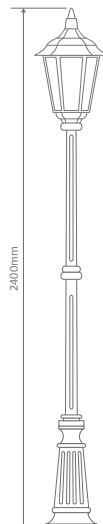

Chester Large Multiple Application Exterior Light

Description

Light die-cast aluminium and moulded acrylic lens exterior light, Made in Italy, assembled and powder coated in Australia. Available in Black, White, Green, Beige and Burgundy this light can be used as a:

Order Code:	Colour	Globe
15062		1xB22
15063		1xB22
15064		1xB22
15065		1xB22
15067		1xB22

GT-162 Large Down Wall Bracket

Diagrams / Additional

Order Code:	Colour	Globe
15068		1xB22
15069		1xB22
15070		1xB22
15071		1xB22
15073		1xB22

Diagrams / Additional

Order Code:	Colour	Globe
15086		1xB22
15087		1xB22
15088		1xB22
15089		1xB22
15091		1xB22

GT-165 Large Pendant

Diagrams / Additional

Order Code:	Colour	Globe
15080		1xB22
15081		1xB22
15082		1xB22
15083		1xB22
15085		1xB22

GT-168 Single Head Post 2.45m

Diagrams / Additional

Order Code:	Colour	Globe
15093		1xB22
15097		1xB22
15092		1xB22
15095		1xB22
15094		1xB22