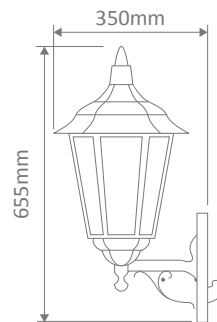

Chester Large Multiple Application Exterior Light

Description

Light die-cast aluminium and moulded acrylic lens exterior light, Made in Italy, assembled and powder coated in Australia. Available in Black, White, Green, Beige and Burgundy this light can be used as a:

- Wall Bracket
- Pillar Mount
- Post Top
- Pendant
- Single Head on Post (2.45m)

Specification Features

Input Voltage: 240V
IP rating (IP): 43
Requires: Lamp

GT-161 Large Up Wall Bracket

Diagrams / Additional

Order Code:	Colour	Globe
15062		1xB22
15063		1xB22
15064		1xB22
15065		1xB22
15067		1xB22

GT-162 Large Down Wall Bracket

Diagrams / Additional

Order Code:	Colour	Globe
15068		1xB22
15069		1xB22
15070		1xB22
15071		1xB22
15073		1xB22

GT-168 Single Head Post 2.45m

Diagrams / Additional

Order Code:	Colour	Globe
15093		1xB22
15097		1xB22
15092		1xB22
15095		1xB22
15094		1xB22