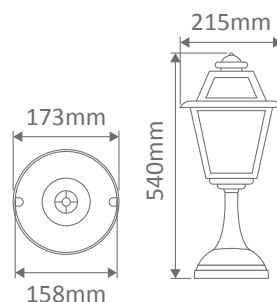

GT-273 Pillar Mount

Diagrams / Additional

Order Code:	Colour	Globe
15206		1xB22
15207		1xB22
15208		1xB22
15209		1xB22
15211		1xB22