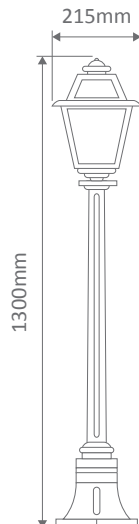

GT-274 Single Head on Post 1.25m

Diagrams / Additional