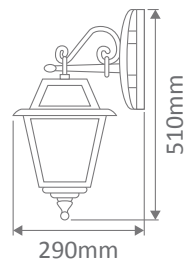

GT-272 Wall Bracket

Diagrams / Additional

Order Code:	Colour	Globe
15200		1xB22
15201		1xB22
15202		1xB22
15203		1xB22
15205		1xB22