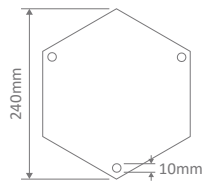

Order Code:	Colour	Globe
15224		1xB22
15225		1xB22
15226		1xB22
15227		1xB22
15229		1xB22