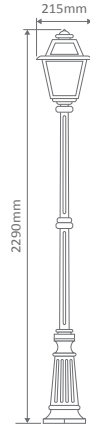

Avignon

Multiple Application Exterior Light

GT-278 Single Head on Post 2.26m

Diagrams / Additional