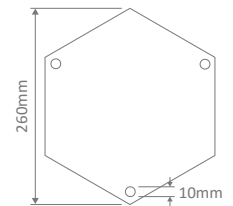

Order Code:	Colour	Globe
15242		2xB22
15243		2xB22
15244		2xB22
15245		2xB22
15247		2xB22