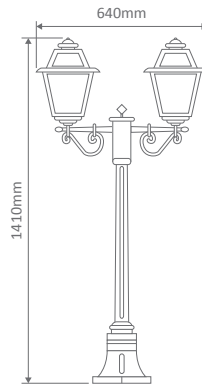

Avignon

Multiple Application Exterior Light

GT-275 Twin Head on Post 1.4m

Diagrams / Additional