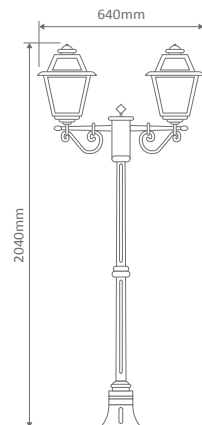

GT-277 Twin Head on Post 2.05m

Diagrams / Additional