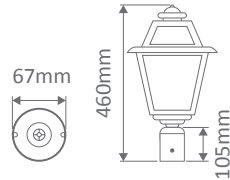

Avignon

Multiple Application Exterior Light

GT-289 Post Top

Diagrams / Additional