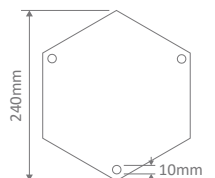

Order Code:	Colour	Globe
15230		2xB22
15231		2xB22
15232		2xB22
15233		2xB22
15235		2xB22