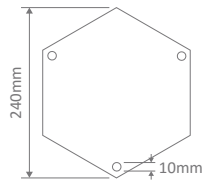

Order Code:	Colour	Globe
15218		2xB22
15219		2xB22
15220		2xB22
15221		2xB22
15223		2xB22