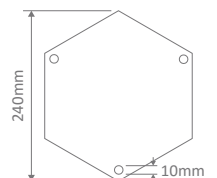

Order Code:	Colour	Globe
15212		1xB22
15213		1xB22
15214		1xB22
15215		1xB22
15217		1xB22