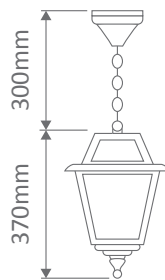

GT-270 Pendant

Diagrams / Additional