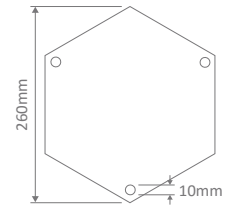

Order Code:	Colour	Globe
15236		1xB22
15237		1xB22
15238		1xB22
15239		1xB22
15241		1xB22