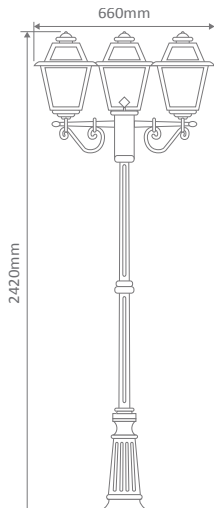

GT-282 Triple Head on Post 2.4m

Diagrams / Additional