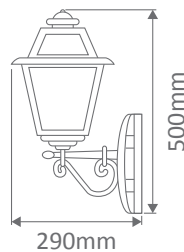

GT-271 Wall Bracket

Diagrams / Additional

Order Code:	Colour	Globe
15194		1xB22
15195		1xB22
15196		1xB22
15197		1xB22
15199		1xB22