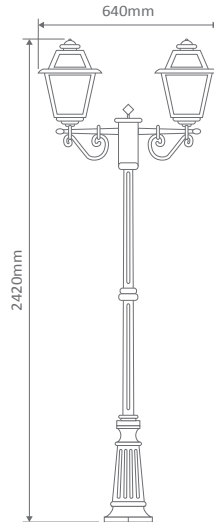

GT-280 Twin Head on Post 2.4m

Diagrams / Additional