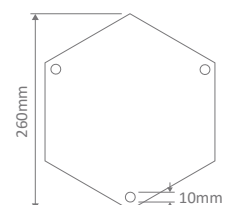

Order Code:

GT-622	GT-623	Colour	Globe
15746	15752		3xE27
15747	15753		3xE27
15748	15754		3xE27
15749	15755		3xE27
15751	15757		3xE27