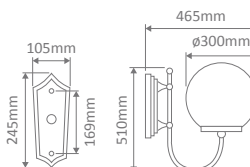

GT-602 Wall Bracket (300mm Sphere) Diagrams / Additional