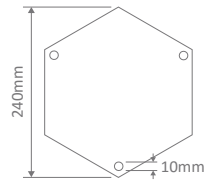

Wall Bracket (mounted facing up or down)

Post

Pendant

Single Head on Post (1.32m, 1.94m, 2.29m, 2.40m "Plain Post")

Twin Head on Post (1.32m, 1.94m, 2.29m, 2.40m "Plain Post")

Triple Head on Post (2.29m, 2.54m, 2.40m "Plain Post")

### Multiple Application Exterior Light

GT-608 (250mm Sphere)  
GT-609 (300mm Sphere)  
Double Head on Post 1.32m

Diagrams / Additional

Order Code:

GT-608	GT-609	Colour	Globe
15686	15692		1xE27
15687	15693		1xE27
15688	15694		1xE27
15689	15695		1xE27
15691	15697		1xE27

GT-612 (250mm Sphere)  
GT-613 (300mm Sphere)  
Single Head on Post 1.94m

Diagrams / Additional

Order Code:

GT-612	GT-613	Colour	Globe
15698	15704		1xE27
15699	15705		1xE27
15700	15706		1xE27
15701	15707		1xE27
15703	15709		1xE27

GT-614 (250mm Sphere)  
GT-615 (300mm Sphere)  
Double Head on Post 1.94m

Diagrams / Additional

Order Code:

GT-614	GT-615	Colour	Globe
15710	15716		2xE27
15711	15717		2xE27
15712	15718		2xE27
15713	15719		2xE27
15715	15721		2xE27