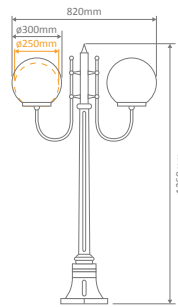

Lisbon

Multiple Application Exterior Light

GT-608 (250mm Sphere)
GT-609 (300mm Sphere)
Double Head on Post 1.32m

Diagrams / Additional