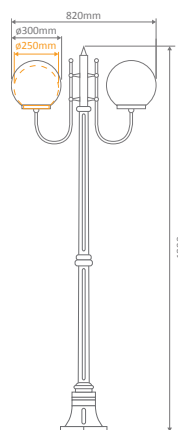

Wall Bracket (mounted facing up or down)

Post

Pendant

Single Head on Post (1.32m, 1.94m, 2.29m, 2.40m "Plain Post")

Twin Head on Post (1.32m, 1.94m, 2.29m, 2.40m "Plain Post")

Triple Head on Post (2.29m, 2.54m, 2.40m "Plain Post")

### Multiple Application Exterior Light

GT-608 (250mm Sphere)  
GT-609 (300mm Sphere)  
Double Head on Post 1.32m

Diagrams / Additional

Order Code:

GT-608	GT-609	Colour	Globe
15686	15692		1xE27
15687	15693		1xE27
15688	15694		1xE27
15689	15695		1xE27
15691	15697		1xE27

GT-612 (250mm Sphere)  
GT-613 (300mm Sphere)  
Single Head on Post 1.94m

Diagrams / Additional

Order Code:

GT-612	GT-613	Colour	Globe
15698	15704		1xE27
15699	15705		1xE27
15700	15706		1xE27
15701	15707		1xE27
15703	15709		1xE27

GT-614 (250mm Sphere)  
GT-615 (300mm Sphere)  
Double Head on Post 1.94m

Diagrams / Additional

Order Code:

GT-614	GT-615	Colour	Globe
15710	15716		2xE27
15711	15717		2xE27
15712	15718		2xE27
15713	15719		2xE27
15715	15721		2xE27