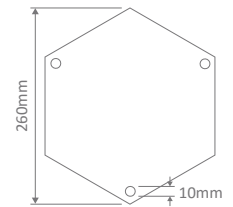

Wall Bracket (mounted facing up or down)

Post

Pendant

Single Head on Post (1.32m, 1.94m, 2.29m, 2.40m "Plain Post")

Twin Head on Post (1.32m, 1.94m, 2.29m, 2.40m "Plain Post")

Triple Head on Post (2.29m, 2.54m, 2.40m "Plain Post")

GT-614 (250mm Sphere)  
GT-615 (300mm Sphere)  
Double Head on Post 1.94m

Diagrams / Additional

Order Code:

GT-614	GT-615	Colour	Globe
15710	15716		2xE27
15711	15717		2xE27
15712	15718		2xE27
15713	15719		2xE27
15715	15721		2xE27

### Multiple Application Exterior Light

GT-618 (250mm Sphere)  
GT-619 (300mm Sphere)  
Single Head on Post 2.29m

Diagrams / Additional

Order Code:

GT-618	GT-619	Colour	Globe
15722	15728		1xE27
15723	15729		1xE27
15724	15730		1xE27
15725	15731		1xE27
15727	15733		1xE27

GT-620 (250mm Sphere)  
GT-621 (300mm Sphere)  
Double Head on Post 2.29m

Diagrams / Additional

Order Code:

GT-620	GT-621	Colour	Globe
15734	15740		2xE27
15735	15741		2xE27
15736	15742		2xE27
15737	15743		2xE27
15739	15745		2xE27