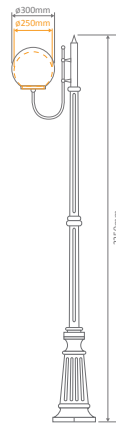

Lisbon

Multiple Application Exterior Light

GT-618 (250mm Sphere)
GT-619 (300mm Sphere)
Single Head on Post 2.29m

Diagrams / Additional