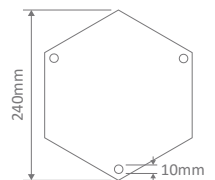

Wall Bracket (mounted facing up or down)

Post

Pendant

Single Head on Post (1.32m, 1.94m, 2.29m, 2.40m "Plain Post")

Twin Head on Post (1.32m, 1.94m, 2.29m, 2.40m "Plain Post")

Triple Head on Post (2.29m, 2.54m, 2.40m "Plain Post")

### Multiple Application Exterior Light

GT-608 (250mm Sphere)  
GT-609 (300mm Sphere)  
Double Head on Post 1.32m

Diagrams / Additional

Order Code:

GT-608	GT-609	Colour	Globe
15686	15692		1xE27
15687	15693		1xE27
15688	15694		1xE27
15689	15695		1xE27
15691	15697		1xE27

GT-612 (250mm Sphere)  
GT-613 (300mm Sphere)  
Single Head on Post 1.94m

Diagrams / Additional

Order Code:

GT-612	GT-613	Colour	Globe
15698	15704		1xE27
15699	15705		1xE27
15700	15706		1xE27
15701	15707		1xE27
15703	15709		1xE27

GT-614 (250mm Sphere)  
GT-615 (300mm Sphere)  
Double Head on Post 1.94m

Diagrams / Additional

Order Code:

GT-614	GT-615	Colour	Globe
15710	15716		2xE27
15711	15717		2xE27
15712	15718		2xE27
15713	15719		2xE27
15715	15721		2xE27