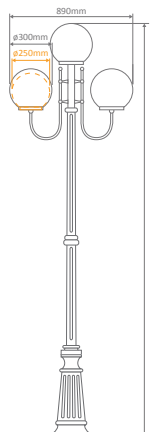

Wall Bracket (mounted facing up or down)

Post

Pendant

Single Head on Post (1.32m, 1.94m, 2.29m, 2.40m "Plain Post")

Twin Head on Post (1.32m, 1.94m, 2.29m, 2.40m "Plain Post")

Triple Head on Post (2.29m, 2.54m, 2.40m "Plain Post")

### Multiple Application Exterior Light

GT-618 (250mm Sphere)  
GT-619 (300mm Sphere)  
Single Head on Post 2.29m

Diagrams / Additional

Order Code:

GT-618	GT-619	Colour	Globe
15722	15728		1xE27
15723	15729		1xE27
15724	15730		1xE27
15725	15731		1xE27
15727	15733		1xE27

GT-620 (250mm Sphere)  
GT-621 (300mm Sphere)  
Double Head on Post 2.29m

Diagrams / Additional

Order Code:

GT-620	GT-621	Colour	Globe
15734	15740		2xE27
15735	15741		2xE27
15736	15742		2xE27
15737	15743		2xE27
15739	15745		2xE27

GT-622 (250mm Sphere)  
GT-623 (300mm Sphere)  
Triple Head on Post 2.54m

Diagrams / Additional

Order Code:

GT-622	GT-623	Colour	Globe
15746	15752		3xE27
15747	15753		3xE27
15748	15754		3xE27
15749	15755		3xE27
15751	15757		3xE27