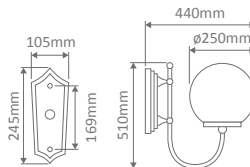

GT-600 Wall Bracket (250mm Sphere) Diagrams / Additional