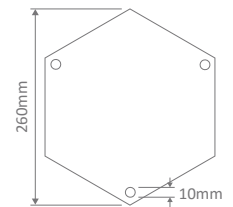

Order Code:

GT-624	GT-625	Colour	Globe
15758	15764		3xE27
15759	15765		3xE27
15760	15766		3xE27
15761	15767		3xE27
15763	15769		3xE27