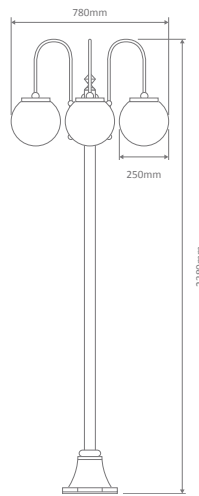

GT-1003 Triple Head on Plain Post 2.4m

Diagrams / Additional