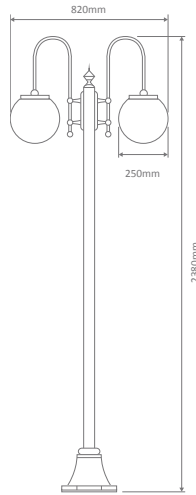

Lisbon

Multiple Application Exterior Light

GT-1002 Twin Head on Plain Post 2.4m

Diagrams / Additional