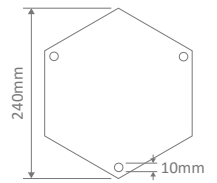

Order Code:

GT-1002	Colour	Globe
15788		2xE27
15789		2xE27
15790		2xE27
15791		2xE27
15793		2xE27