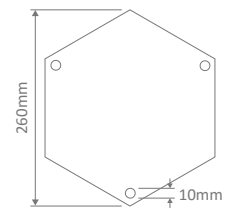

Order Code:

GT-626	GT-627	Colour	Globe
15770	15776		4xE27
15771	15777		4xE27
15772	15778		4xE27
15773	15779		4xE27
15775	15781		4xE27