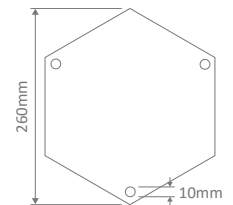

Wall Bracket (mounted facing up or down)

Post

Pendant

Single Head on Post (1.32m, 1.94m, 2.29m, 2.40m "Plain Post")

Twin Head on Post (1.32m, 1.94m, 2.29m, 2.40m "Plain Post")

Triple Head on Post (2.29m, 2.54m, 2.40m "Plain Post")

GT-614 (250mm Sphere)  
GT-615 (300mm Sphere)  
Double Head on Post 1.94m

Diagrams / Additional

Order Code:

GT-614	GT-615	Colour	Globe
15710	15716		2xE27
15711	15717		2xE27
15712	15718		2xE27
15713	15719		2xE27
15715	15721		2xE27

### Multiple Application Exterior Light

GT-618 (250mm Sphere)  
GT-619 (300mm Sphere)  
Single Head on Post 2.29m

Diagrams / Additional

Order Code:

GT-618	GT-619	Colour	Globe
15722	15728		1xE27
15723	15729		1xE27
15724	15730		1xE27
15725	15731		1xE27
15727	15733		1xE27

GT-620 (250mm Sphere)  
GT-621 (300mm Sphere)  
Double Head on Post 2.29m

Diagrams / Additional

Order Code:

GT-620	GT-621	Colour	Globe
15734	15740		2xE27
15735	15741		2xE27
15736	15742		2xE27
15737	15743		2xE27
15739	15745		2xE27