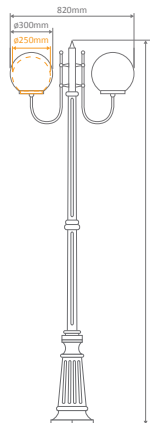

Wall Bracket (mounted facing up or down)

Post

Pendant

Single Head on Post (1.32m, 1.94m, 2.29m, 2.40m "Plain Post")

Twin Head on Post (1.32m, 1.94m, 2.29m, 2.40m "Plain Post")

Triple Head on Post (2.29m, 2.54m, 2.40m "Plain Post")

GT-614 (250mm Sphere)  
GT-615 (300mm Sphere)  
Double Head on Post 1.94m

Diagrams / Additional

Order Code:

GT-614	GT-615	Colour	Globe
15710	15716		2xE27
15711	15717		2xE27
15712	15718		2xE27
15713	15719		2xE27
15715	15721		2xE27

### Multiple Application Exterior Light

GT-618 (250mm Sphere)  
GT-619 (300mm Sphere)  
Single Head on Post 2.29m

Diagrams / Additional

Order Code:

GT-618	GT-619	Colour	Globe
15722	15728		1xE27
15723	15729		1xE27
15724	15730		1xE27
15725	15731		1xE27
15727	15733		1xE27

GT-620 (250mm Sphere)  
GT-621 (300mm Sphere)  
Double Head on Post 2.29m

Diagrams / Additional

Order Code:

GT-620	GT-621	Colour	Globe
15734	15740		2xE27
15735	15741		2xE27
15736	15742		2xE27
15737	15743		2xE27
15739	15745		2xE27