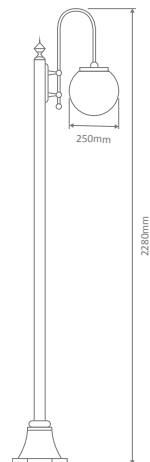

Diagrams / Additional