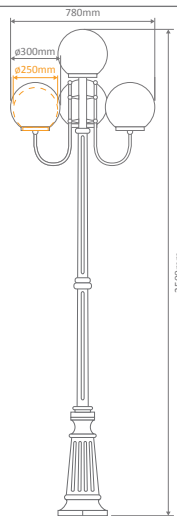

Wall Bracket (mounted facing up or down)

Post

Pendant

Single Head on Post (1.32m, 1.94m, 2.29m, 2.40m "Plain Post")

Twin Head on Post (1.32m, 1.94m, 2.29m, 2.40m "Plain Post")

Triple Head on Post (2.29m, 2.54m, 2.40m "Plain Post")

### Multiple Application Exterior Light

**GT-624 (250mm Sphere)**  
**GT-625 (300mm Sphere)**  
**Triple Head on Post 2.29m**

#### Diagrams / Additional

Order Code:

GT-624	GT-625	Colour	Globe
15758	15764		3xE27
15759	15765		3xE27
15760	15766		3xE27
15761	15767		3xE27
15763	15769		3xE27

**GT-626 (250mm Sphere)**  
**GT-627 (300mm Sphere)**  
**Quadruple Head on Post 2.54m**

#### Diagrams / Additional

Order Code:

GT-626	GT-627	Colour	Globe
15770	15776		4xE27
15771	15777		4xE27
15772	15778		4xE27
15773	15779		4xE27
15775	15781		4xE27

**GT-1001 Single Head on Plain Post 2.4m**