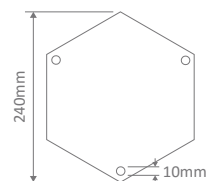

Order Code:

GT-1001	Colour	Globe
15782		1xE27
15783		1xE27
15784		1xE27
15785		1xE27
15787		1xE27