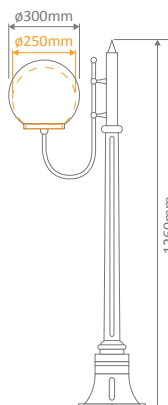

GT-606 (250mm Sphere) GT-607 (300mm Sphere) Single Head on Post 1.32m

Diagrams / Additional