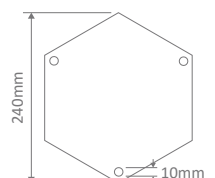

Order Code:	GT-606	GT-607	Colour	Globe
15674	15680		Beige	1xE27
15675	15681		Black	1xE27
15676	15682		Burgundy	1xE27
15677	15683		Green	1xE27
15679	15685		White	1xE27