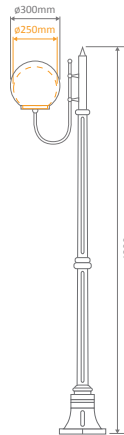

Wall Bracket (mounted facing up or down)

Post

Pendant

Single Head on Post (1.32m, 1.94m, 2.29m, 2.40m "Plain Post")

Twin Head on Post (1.32m, 1.94m, 2.29m, 2.40m "Plain Post")

Triple Head on Post (2.29m, 2.54m, 2.40m "Plain Post")

Quadruple Head on Post (2.54m)

### Multiple Application Exterior Light

GT-608 (250mm Sphere)  
GT-609 (300mm Sphere)  
Double Head on Post 1.32m

Diagrams / Additional

Order Code:

GT-608	GT-609	Colour	Globe
15686	15692		1xE27
15687	15693		1xE27
15688	15694		1xE27
15689	15695		1xE27
15691	15697		1xE27

GT-612 (250mm Sphere)  
GT-613 (300mm Sphere)  
Single Head on Post 1.94m

Diagrams / Additional

Order Code:

GT-612	GT-613	Colour	Globe
15698	15704		1xE27
15699	15705		1xE27
15700	15706		1xE27
15701	15707		1xE27
15703	15709		1xE27