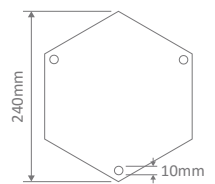

Wall Bracket (mounted facing up or down)

Post

Pendant

Single Head on Post (1.32m, 1.94m, 2.29m, 2.40m "Plain Post")

Twin Head on Post (1.32m, 1.94m, 2.29m, 2.40m "Plain Post")

Triple Head on Post (2.29m, 2.54m, 2.40m "Plain Post")

### Multiple Application Exterior Light

GT-608 (250mm Sphere)  
GT-609 (300mm Sphere)  
Double Head on Post 1.32m

Diagrams / Additional

Order Code:

GT-608	GT-609	Colour	Globe
15686	15692		1xE27
15687	15693		1xE27
15688	15694		1xE27
15689	15695		1xE27
15691	15697		1xE27

GT-612 (250mm Sphere)  
GT-613 (300mm Sphere)  
Single Head on Post 1.94m

Diagrams / Additional

Order Code:

GT-612	GT-613	Colour	Globe
15698	15704		1xE27
15699	15705		1xE27
15700	15706		1xE27
15701	15707		1xE27
15703	15709		1xE27

GT-614 (250mm Sphere)  
GT-615 (300mm Sphere)  
Double Head on Post 1.94m

Diagrams / Additional

Order Code:

GT-614	GT-615	Colour	Globe
15710	15716		2xE27
15711	15717		2xE27
15712	15718		2xE27
15713	15719		2xE27
15715	15721		2xE27