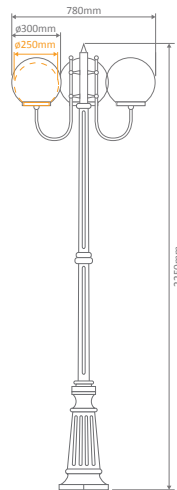

Lisbon

Multiple Application Exterior Light

GT-624 (250mm Sphere)
GT-625 (300mm Sphere)
Triple Head on Post 2.29m

Diagrams / Additional