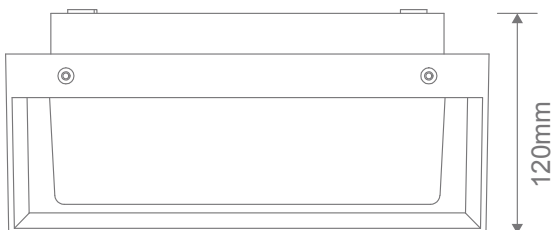

CLARO E27 Wall Light

Description

The CLARO is a modern and decorative IP65 Wall light that is designed to be durable and weatherproof, while offering an attractive solution to front facades or back patio areas as a feature where ambient feature lighting is required. Featuring a Black or Dark Grey powder coated Aluminium frame, with a clear glass enclosure to the globe holder behind. Backed by our 3 Year Replacement Warranty.

Specification Features

Input Voltage: 240V AC
 Power (W): 25W LED
 IP rating (IP): 65
 Lamp Base: E27
 Requires: 1xE27 Globe (Not Included)

Diagrams / Additional

Item No.	Variant	Colour
CLARO	19890	Black
	19891	Dark Grey