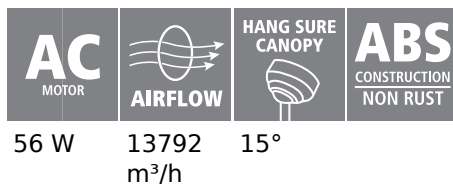

Performance

Wattage by air movement (1)	14.5
Wattage by air movement (2)	32.7
Wattage by air movement (3)	59.5
RPM (1)	110
RPM (2)	170
RPM (3)	230
Air Movement m3/Hr (1)	5632
Air Movement m3/Hr (2)	9648
Air Movement m3/Hr (3)	13792