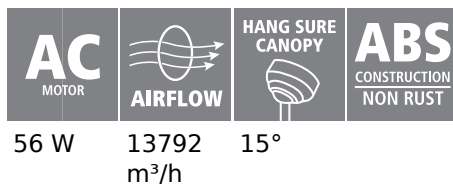

Fan

Motor Type	AC
Motor dimension in MM (Ø x H)	172x14
Motor Wattage	56
Adjustable Canopy	15°
Blade pitch in degree	9,5°
Blade Quantity	4
Mains Voltage	220-240V, 50Hz

Functions

Function	control via wall switch indoor and covered outdoor area reversible 3 speeds
----------	---

Technical changes reserved

Material & Colour

Blade Material	ABS
Blade Colour	black matt
Canopy Material	ABS
Canopy Colour	black matt
Enclosure Material	ABS
Enclosure Colour	black matt

Performance

Wattage by air movement (1)	14.5
Wattage by air movement (2)	32.7
Wattage by air movement (3)	59.5
RPM (1)	110
RPM (2)	170
RPM (3)	230
Air Movement m ³ /Hr (1)	5632
Air Movement m ³ /Hr (2)	9648
Air Movement m ³ /Hr (3)	13792