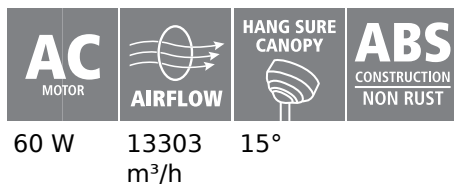

Performance

Wattage by air movement (1)	14.4
Wattage by air movement (2)	32.7
Wattage by air movement (3)	61
RPM (1)	95
RPM (2)	150
RPM (3)	205
Air Movement m³/Hr (1)	5103
Air Movement m³/Hr (2)	9364
Air Movement m³/Hr (3)	13303