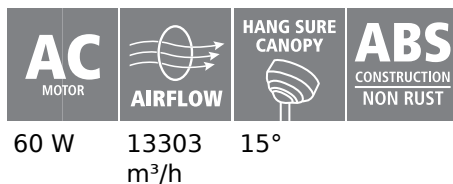

Performance

Wattage by air movement (1)	14.4
Wattage by air movement (2)	32.7
Wattage by air movement (3)	61
RPM (1)	95
RPM (2)	150
RPM (3)	205
Air Movement m³/Hr (1)	5103
Air Movement m³/Hr (2)	9364
Air Movement m³/Hr (3)	13303