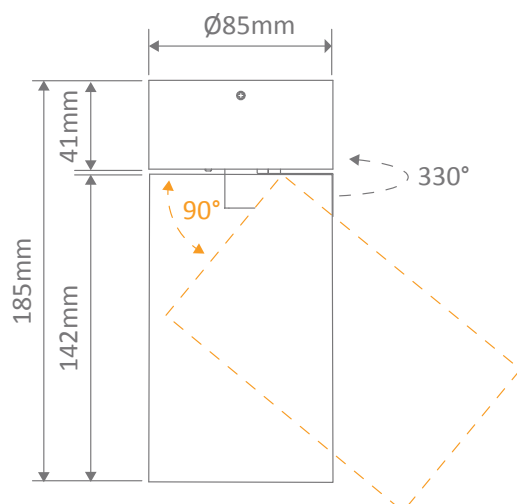

PISTOL-15 LED Ceiling Light

Description

The PISTOL-15 Series is a dimmable surface mounted adjustable downlight that can be adapted as a spotlight, great option for applications needing general and highlighting. Available in Black or White frame, and with the choice of Warm white, Neutral White or White colour temperature options (Tri-colour switchable). Complete with dimmable LED driver, backed by our three year replacement warranty.

Specification Features

Input Voltage:	240V AC
Power (W):	15W
IP rating (IP):	IP20
Lumens (lm):	Warm White 3000K - 1230lm Neutral White 4000K - 1445lm White 5000K - 1660lm
LED type:	COB
CCT:	3000K - 4000K - 5000K (Switchable)
CRI:	≥80
Beam angle (°):	60°
Dimmable:	Yes
Lifespan (hrs):	50,000hrs

Diagrams / Additional

Item No.	Variant		CCT
	Blk	Wht	
PISTOL-15	20365	20366	TRIO