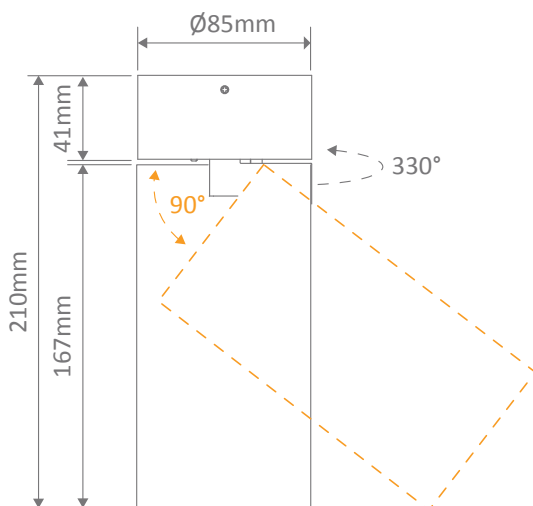

Diagrams / Additional

Item No.	Variant		CCT
	Blk	Wht	
PISTOL-25	20367	20368	TRIO