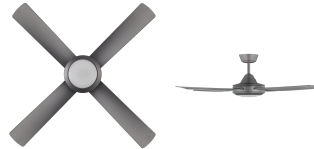

204743

BONDI

Contact | Support
eglo.com/en/eglo-worldwide

General Information

Material number	204743
EAN/UPC	9008606214617

Dimensions

Article Diameter (in mm/in)	1321
Article Height (in mm/in)	334
Height - ceiling to bottom of blade (in mm/in)	285
Canopy Diameter (in mm/in)	150

Fan

Motor Type	AC
Wattage	60
Operation Voltage	220-240V, 50Hz
Enclosure Colour	titanium
Enclosure Material	ABS, UV Resistant
Blade Colour (1)	titanium
Blade Material	ABS, UV Resistant
Number of blades	4
Blade Adjustment Angle	9, 5°
Suitable for slopes up to	15

Downrods optional

204744, 204745

Performance

	1 (low)	2	3
Watts/Air Volume (1)	10	26	58
Turns per minute (1)	75	130	205
Air Movement m ³ /Hr (1)	3726	9032	14259

Illuminant

Illuminant type 1	LED
Illuminant 1	Inclusive
Lamp socket 1	LED
Light adaptable	No
Watt 1	20
Material-Number Illuminant 1	ET2887
Light colour 1	TRICOLOUR
Kelvin 1	3000 / 4000 / 5000
Lumen each Lamp socket / Light source 1	2100
Bulb-Dimmable	Yes