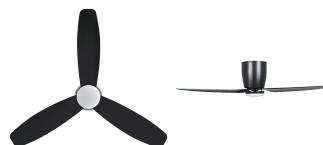

Contact | Support
eglo.com/en/eglo-worldwide