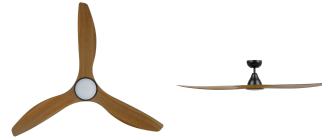

20550217

SURF

Contact | Support
eglo.com/en/eglo-worldwide

General Information

Material number	20550217
EAN/UPC	9008606263875

Dimensions

Article Diameter (in mm/in)	1520
Article Height (in mm/in)	309
Height - ceiling to bottom of blade (in mm/in)	291
Canopy Diameter (in mm/in)	158

Fan

Motor Type	DC
Wattage	40
Operation Voltage	220-240V, 50Hz
Enclosure Colour	black matt
Enclosure Material	ABS
Blade Colour (1)	Burmese Teak
Blade Material	ABS
Number of blades	3
Blade Adjustment Angle	Variable
Suitable for slopes up to	15