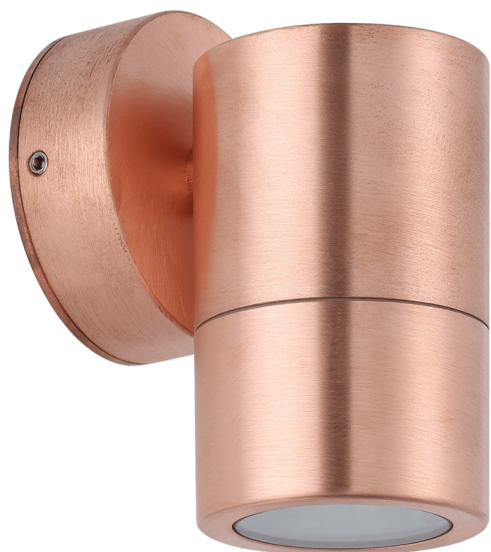

206136

FREMANTLE

General Information

Material number	206136
Type	wall light
Product segment	Outdoor
Theme	sonstige / nicht zuordenbar

Dimensions

Article Height (in mm/in)	110
Article Length (in mm/in)	70
Net Weight (in kg)	0.75
Article Overhang (in mm/in)	90

Material & Colour

Enclosure Material	copper
Enclosure Colour	copper
Glass/Shade Material	glass
Glass/Shade Colour	clear

Functionality

Switch Type	without switch
Battery	No

Technical Information

Protection Degree	IP65
Protection Class	1
Watt 1	5

Illuminant 1

Number of Lamp socket / Light source 1	1
Lamp socket 1	GU10
Illuminant type 1	LED
Illuminant 1	Inclusive
Lumen each Lamp socket / Light source 1	400
Kelvin 1	3000 / 4000 / 5000
Light colour 1	TRICOLOUR
Illuminant form 1	GU10