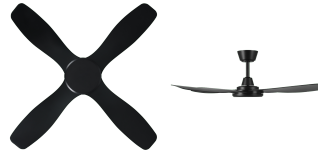

20663302

ARUBA

Contact | Support
eglo.com/en/eglo-worldwide

General Information

Material number	20663302
EAN/UPC	9008606346479

Dimensions

Article Diameter (in mm/in)	1220
Article Height (in mm/in)	323
Height - ceiling to bottom of blade (in mm/in)	298
Canopy Diameter (in mm/in)	150

Fan

Motor Type	DC
Wattage	35
Operation Voltage	220-240V, 50Hz
Enclosure Colour	black matt
Enclosure Material	ABS
Blade Colour (1)	black matt
Blade Material	ABS, UV Resistant
Number of blades	4
Blade Adjustment Angle	Variable
Suitable for slopes up to	10