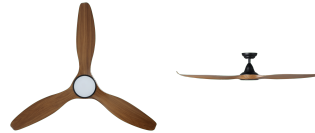

20685107

NOOSA

Contact | Support
eglo.com/en/eglo-worldwide

General Information

Material number	20685107
EAN/UPC	9008606349852

Dimensions

Article Diameter (in mm/in)	1520
Article Height (in mm/in)	295
Height - ceiling to bottom of blade (in mm/in)	285
Canopy Diameter (in mm/in)	170

Fan

Motor Type	DC
Wattage	38
Operation Voltage	220-240V, 50Hz
Enclosure Colour	black matt
Enclosure Material	ABS, UV Resistant
Blade Colour (1)	new teak
Blade Material	ABS
Number of blades	3
Blade Adjustment Angle	16
Suitable for slopes up to	8

Illuminant

Illuminant type 1	LED
Illuminant 1	Inclusive
Lamp socket 1	LED
Watt 1	18
Light colour 1	TRICOLOUR
Kelvin 1	3000 / 4000 / 5000
Lumen each Lamp socket / Light source 1	2011
Bulb-Dimmable	Yes

Controls