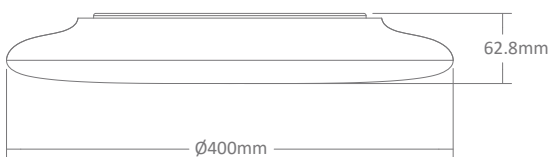

Diagrams / Additional

Item No.	Variant	Colour Temp
MONDO-400	20879	TRIO