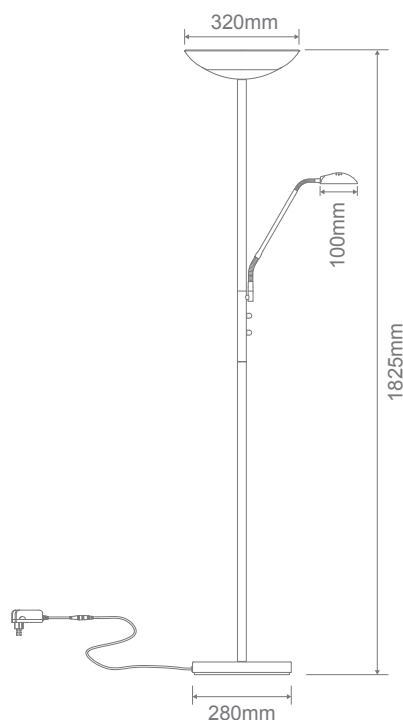

EDEN LED Floor lamp

Description

EDEN-FL Mother & Child floor lamp Series is stylish, modern and multi-functional. The popular design features an 18W LED uplighter (Mother) and a 5W task light (Child). Available in Black, Satin Chrome and Antique Brass finishes, with a white frosted glass for the uplighter. Dimmable dials available for both lights, producing a nice warm 3000K Warm White LED colour temperature. This simple design offers a suitable appearance for most modern interior decors, commonly used in living rooms, studies and entertainment areas as a feature lamp.

Specification Features

Input Voltage:	240V
Power (W):	18W + 5W
IP rating (IP):	20
Lumens (lm):	1650lm - (Mother) 400lm - (Child)
LED type:	SMD
CCT:	3000K
CRI:	≥80
Dimmable:	Yes
Lifespan (hrs):	40,000hrs

Diagrams / Additional

Item No.	Variant			CCT
	A/Brs	Blk	S/Chr	
EDEN-FL	22500	22501	22502	3000K