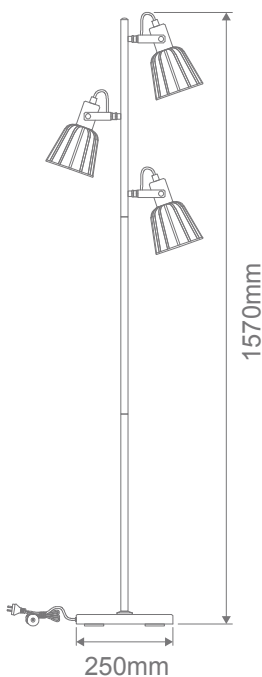

### Floor lamp

#### Description

ASHLEY-3FL floor lamp Series combines a metal base, thin frame and wire guard shades, which offers a slim and linear appearance for most modern interior decors. Ideal as a feature lamp in living rooms and bedrooms. Featuring plated Matt Black with Antique Brass highlights. Part of a family of matching desk lamp, table lamps, floor lamp as well as hanging pendants.

#### Specification Features

Input Voltage: 240V  
 Power (W): 60W Max  
 IP rating (IP): 20  
 Lamp Base: E14 x3  
*Requires: 3 x E14 Lamps (Not Included)*

#### Diagrams / Additional

Item No.	Variant	Lamp Base
ASHLEY-3FL	Blk	E14