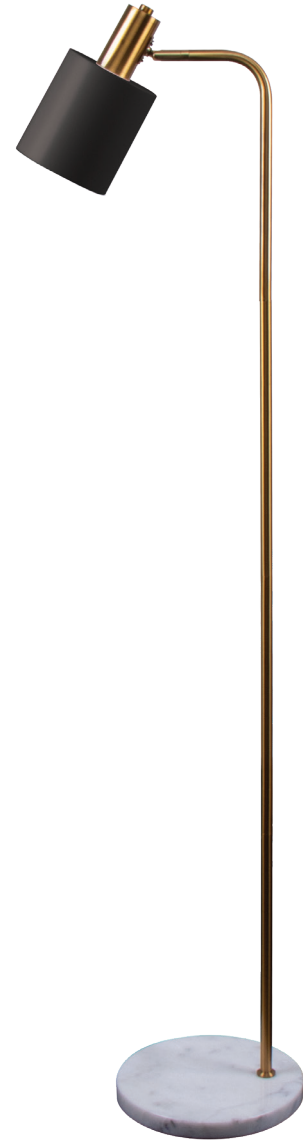

MARISOL-FL Floor lamp

Description

MARISOL-FL floor lamp Series combines a white marble base, thin frame and metal cylindrical shade, which offers a slim and linear appearance for most modern interior decors. Ideal as a feature lamp in living rooms and bedrooms. Featuring plated Antique Brass and painted Black Shade highlights. Part of a family of matching desk lamp and floor lamp.

Specification Features

Input Voltage: 240V
 Power (W): 60W Max
 IP rating (IP): 20
 Lamp Base: E14
Requires: 1 x E14 Lamp (Not Included)

Diagrams / Additional

Item No.	Variant	Lamp Base
MARISOL-FL	Blk	E14