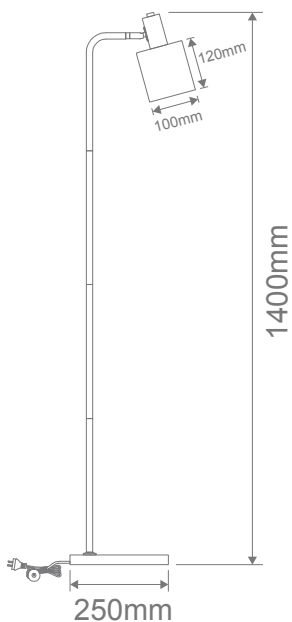

MARISOL-FL Floor lamp

Description

MARISOL-FL floor lamp Series combines a white marble base, thin frame and metal cylindrical shade, which offers a slim and linear appearance for most modern interior decors. Ideal as a feature lamp in living rooms and bedrooms. Featuring plated Antique Brass and painted Black Shade highlights. Part of a family of matching desk lamp and floor lamp.

Specification Features

Input Voltage: 240V
 Power (W): 60W Max
 IP rating (IP): 20
 Lamp Base: E14
Requires: 1 x E14 Lamp (Not Included)

Diagrams / Additional

Item No.	Variant	Lamp Base
MARISOL-FL	Blk	E14