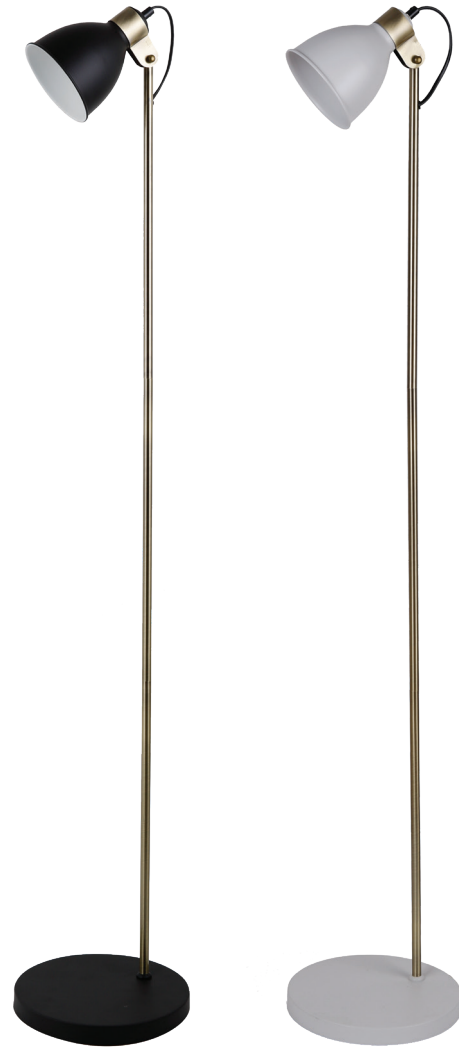

LEAH-FL Floor lamp

Description

LEAH-FL floor lamp Series combines a metal base, thin metal frame and a traditional conical shade, which offers a modern and linear appearance for most modern interior decors. Ideal as a feature lamp in living rooms and bedrooms. Featuring plated Matt White or Matt Black with Antique Brass highlights. Part of a family of matching desk lamp and floor lamp.

Specification Features

Input Voltage: 240V
 Power (W): 60W Max
 IP rating (IP): 20
 Lamp Base: E27
 Requires: 1 x E27 Lamp (Not Included)

Diagrams / Additional

Item No.	Variant		Lamp Base
	Wht	Blk	
LEAH-FL	22540	22539	E27