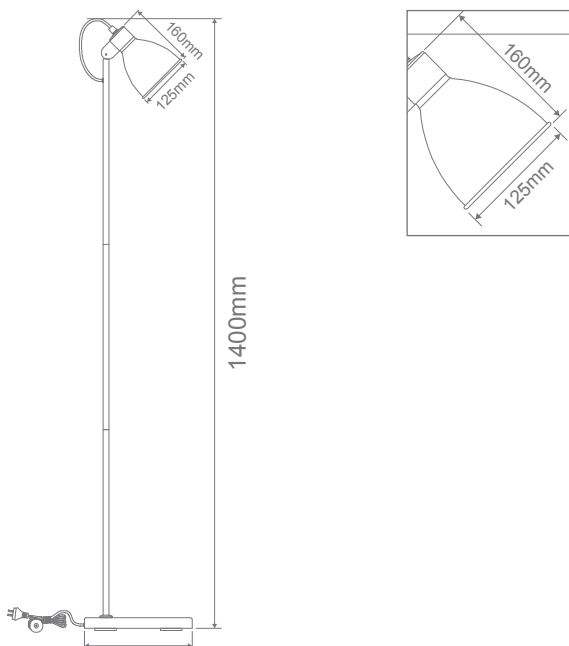

LEAH-FL Floor lamp

Description

LEAH-FL floor lamp Series combines a metal base, thin metal frame and a traditional conical shade, which offers a modern and linear appearance for most modern interior decors. Ideal as a feature lamp in living rooms and bedrooms. Featuring plated Matt White or Matt Black with Antique Brass highlights. Part of a family of matching desk lamp and floor lamp.

Specification Features

Input Voltage: 240V
 Power (W): 60W Max
 IP rating (IP): 20
 Lamp Base: E27
 Requires: 1 x E27 Lamp (Not Included)

Diagrams / Additional

Item No.	Variant		Lamp Base
	Wht	Blk	
LEAH-FL	22540	22539	E27