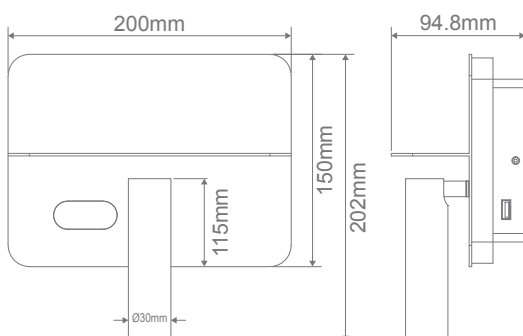

Diagrams / Additional

Item No.	Variant		CCT
	Wht	Blk	
CHARGE-02	22698	22697	3000K