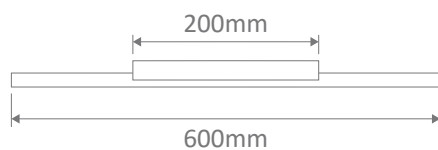

Diagrams / Additional

Item No.	Variant	Colour
SHADOWLINE-600-ALU	23500	3000K
	23502	4000K
	23504	5000K
SHADOWLINE-600-BLK	23510	3000K
	23512	4000K
	23514	5000K
SHADOWLINE-600-WHT	23520	3000K
	23522	4000K
	23524	5000K