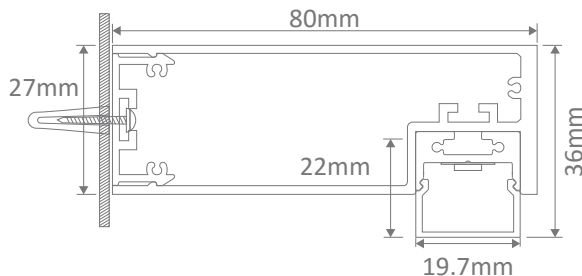

Shadow Line 600mm Vanity Light

Description

Introducing the SHADOW-LINE LED mounting profile. The SHADOW-LINE is a unique mounting profile unlike others offered on the market. Gone are the days of the traditional wall mounted vanity light, wall light or even picture light where you were limited by traditional light sources. The SHADOW-LINE offers a slick new modern look with all the features offered by traditional light sources.

Specification Features

Input Voltage:	240V
Power (W):	6W
IP rating (IP):	20*
Lumens (lm):	Warm White 3200K - 504lm Neutral White 4000K - 540lm White 6500K - 576lm
LED type:	120 WP
CCT:	3000K - 4000K - 5000K
CRI:	≥
Dimmable:	No
Lifespan (hrs):	50,000hrs
Installation:	Wall mounted
Material:	Extruded aluminium 6063
Finish:	Natural clear anodised
Diffuser:	Square (PMMA) Opal colour
Length (mm):	600mm
Driver Installation:	Remote driver or integral driver included**

* IP44 rating is from the underside of the down light once installed into the ceiling.

** For integral drivers use: SLIM-30, SLIM-60, SLIM-80

(12 OR 24V DC options, min back plate size 250mm, 30W, 350mm, 60W & 80W)

Customs lengths are available on request

Diagrams / Additional

Item No.	Variant	Colour
SHADOWLINE-600-ALU	23500	3000K
	23502	4000K
	23504	5000K
SHADOWLINE-600-BLK	23510	3000K
	23512	4000K
	23514	5000K
SHADOWLINE-600-WHT	23520	3000K
	23522	4000K
	23524	5000K