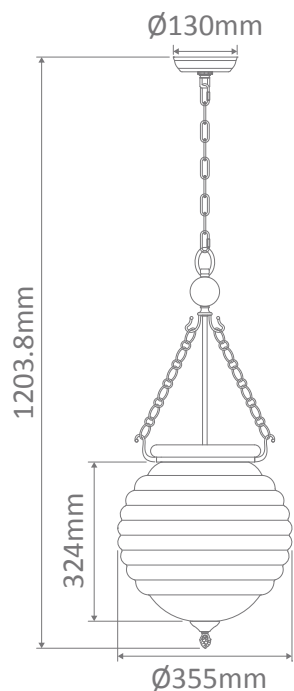

Diagrams / Additional

Item No.	Variant	Colour Finish
ERIN	31321	Clear