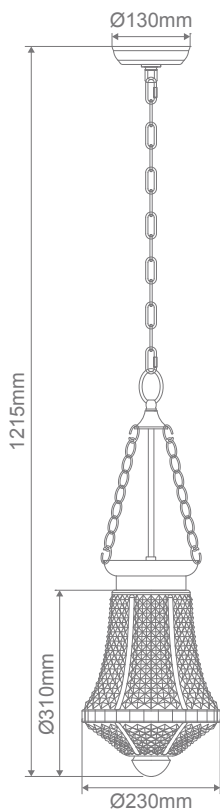

Diagrams / Additional

Item No.	Variant	Colour Finish
MAYA	31330	Clear
	31331	Smoke
	31332	Opal