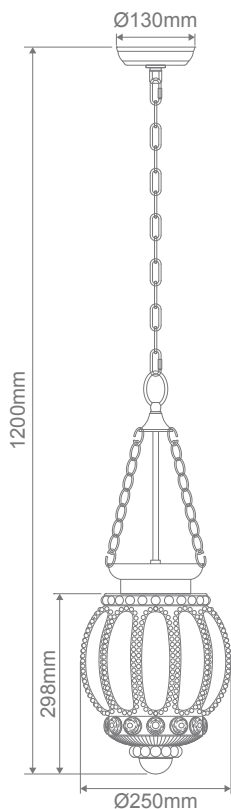

## CHELSEA Glass Pendant

### Specification Features

Input Voltage: 240V  
 Power (W): Max 40W Incandescent  
                   Max 20W CFL  
                   Max 20W LED  
 IP rating (IP): 20  
*Requires: 1xE27 Globe. Not included*

Images pictured with globe (not included)

### Diagrams / Additional

Item No.	Variant	Colour Finish
CHELSEA	31340	Clear
	31342	Smoke
	31342	Opal