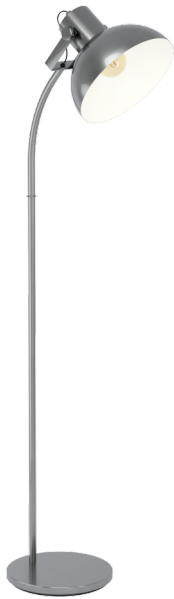

43172N LUBENHAM 1

General Information

Material number	43172N
Type	floor light
Product segment	Indoor
Theme	Vintage

Dimensions

Article Height (in mm)	1600
Article Width (in mm)	300
Article Length (in mm)	475
Net Weight	5.75 Kilogram
Base Diameter (in mm)	300

Material & Colour

Enclosure Material	steel
Enclosure Colour	nickel-antique, creme

Functionality

Switch Type	foot-switch
Battery	No

43172N LUBENHAM 1

Technical Information

Protection Degree	IP20
Protection Class	2
Mains Voltage	220-240V,50/60Hz
Operation Voltage	220-240V,50/60Hz
max. Wattage (1)	1X28W

Illuminant 1

Illuminant Type (1)	E27
Illuminant incl. (1)	Exclusive
Socket Type (1)	E27

E27

1X28
W