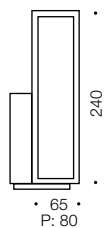

ABELA

Wall Lamp

Specifications

Type	Wall Lamp
Light Source	LED
Lumen	780/800
Colour Temp	3000k/5000k
Wattage	12w
Dimmable	No
CRI	>80
Power Factor	>0.9
Beam Angle	360
Warranty	2 year*

Measurements

Codes

ABELA WB-CH83