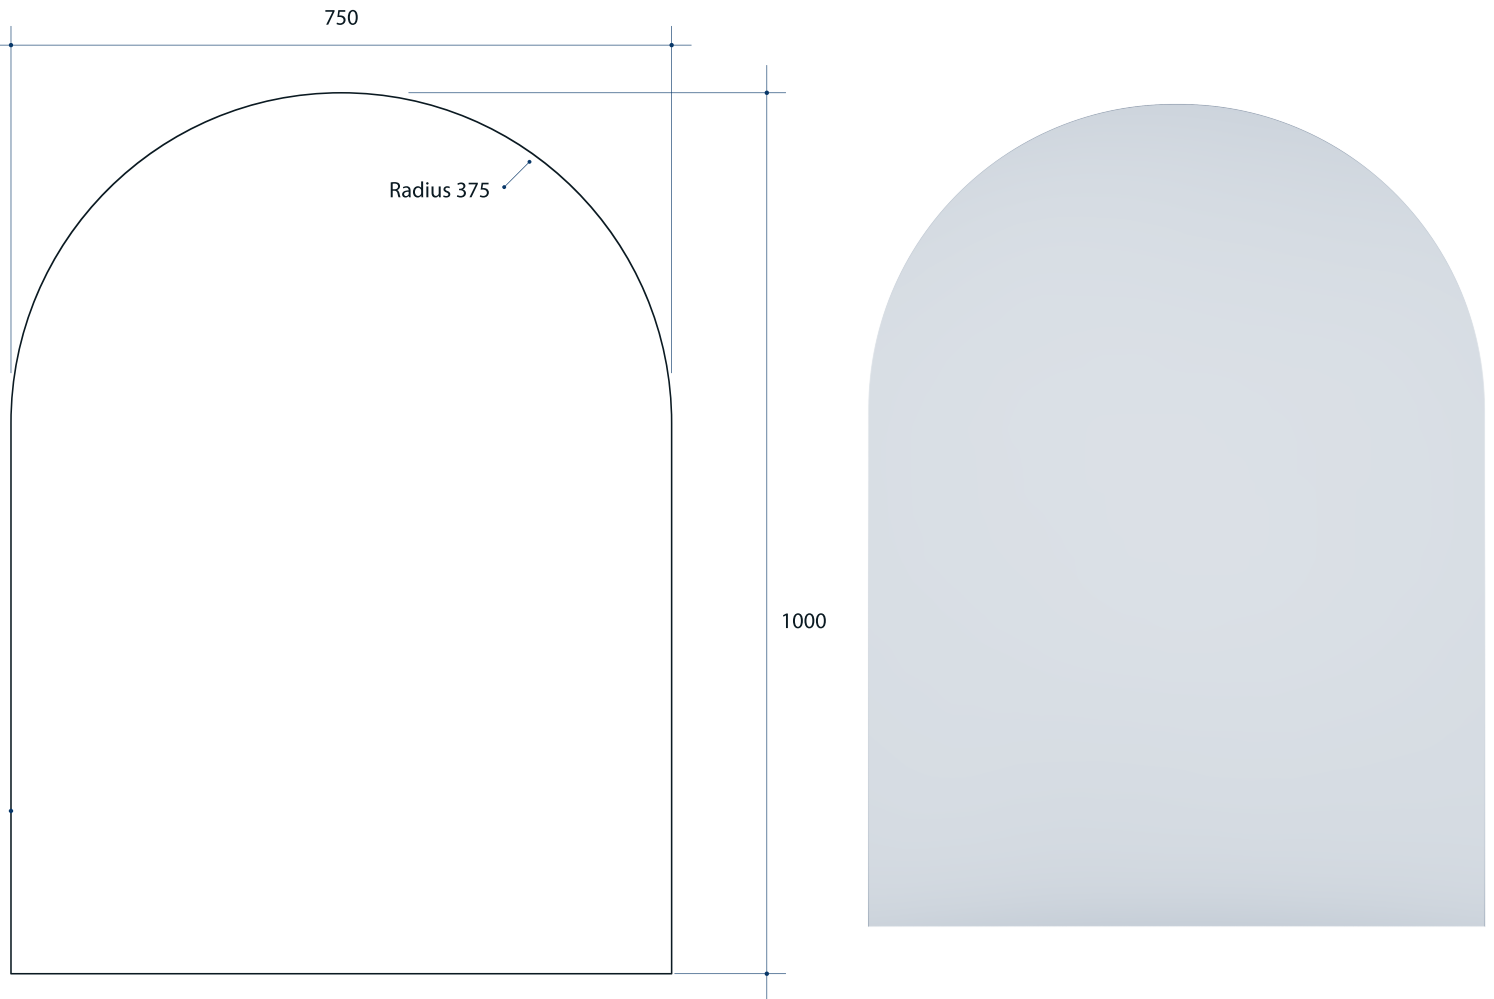

# Ablaze Church Shape Mirror

Note: All dimensions are in millimetres (mm)

Stock Code	Size (mm) W x H x D	Shape	Edge
AC7510GT	750 W x 1000 H	Church	Polished Pencil Edge

**Please note:** Mirrors will need to be installed in accordance with the Installation Guide. Ablaze does not take responsibility for incorrect installation of these mirrors.