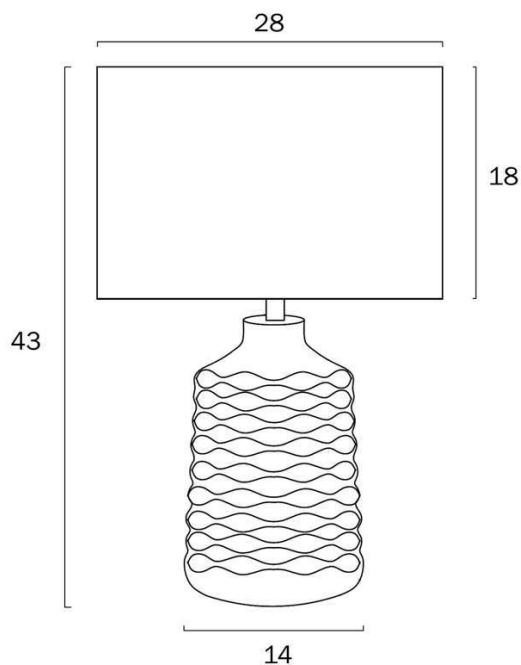

Overview

Family name	Agra
Categories	Table Lamps
This item includes	Shade
Shade Shape	Drum
Switch	Inline Switch
Usage	Indoor Lighting
ERAC Product Registration	GMA-510402

Color / Material

Fixture Color	Blue, White
Fixture Pantone Color	2153 CP
Fixture Finish	Gloss
Fixture Material	Fabric, Ceramic
Shade Color	White
Shade Material	Fabric, Plastic
Base Color	Blue
Base Material	Ceramic
Cable Color	Black
Cable Material	PVC

Size

Fixture Diameter (cm)	28.0
Fixture Height (cm)	43.0
Base Diameter (cm)	14.0
Shade Diameter (cm)	28.0
Shade Height (cm)	18.0
Cable Length (cm)	180 (30+Inline Switch+150)

All representations within this document are subject to copyright. ELECTRICAL INSTALLATIONS MUST BE PERFORMED BY A QUALIFIED ELECTRICAL CONTRACTOR AND INSTALLED IN ACCORDANCE WITH AS/NZS 3000.
NOTE : All images , descriptions and dimensions are indicative. Please check latest version of item detail on Telbix website prior to ordering or installation.

Specification

Voltage Input	240V
Total Wattage (max)	25
Globe Type	E27
Globe / Light Source qty	1
Globe / Light Source included	No
Dimmable	Globe Dependant
Electrical Protection	CLASS II - DOUBLE INSULATED, EARTH NOT REQUIRED
IP rating	IP20
Lead and Plug	Yes
Approvals	RCM
Assembly Required	Yes
Box Contents	Instruction
Care Instructions	Do not use strong liquid cleaners, Wipe clean with a dry cloth
Replacement Warranty	*3 Years

Barcode

GTIN 9329501058954

Image -dimensions

Note: Dimensions are only a guide and may vary due to manufacturing variations.

Globe Type Recommended

Label	Color Temperature	Thumbnail	GTIN
G A608E27CL			