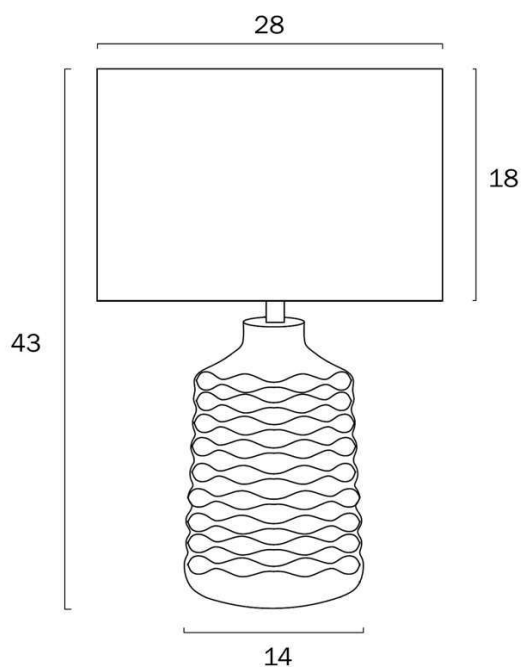

Overview

Family name	Agra
Categories	Table Lamps
This item includes	Shade
Shade Shape	Drum
Switch	Inline Switch
Usage	Indoor Lighting
ERAC Product Registration	GMA-510402

Color / Material

Fixture Color	Butterscotch, White
Fixture Pantone Color	126 CP
Fixture Finish	Gloss
Fixture Material	Fabric, Ceramic
Shade Color	White
Shade Material	Fabric, Plastic
Base Color	Butterscotch
Base Material	Ceramic
Cable Color	Black
Cable Material	PVC

Size

Fixture Diameter (cm)	28.0
Fixture Height (cm)	43.0
Base Diameter (cm)	14.0
Shade Diameter (cm)	28.0
Shade Height (cm)	18.0
Cable Length (cm)	180 (30+Inline Switch+150)

Specification

Voltage Input	240V
Total Wattage (max)	25
Globe Type	E27
Globe / Light Source qty	1
Globe / Light Source included	No
Dimmable	Globe Dependant
Electrical Protection	CLASS II - DOUBLE INSULATED, EARTH NOT REQUIRED
IP rating	IP20
Lead and Plug	Yes
Approvals	RCM
Assembly Required	Yes
Box Contents	Instruction
Care Instructions	Do not use strong liquid cleaners, Wipe clean with a dry cloth
Replacement Warranty	*3 Years

Barcode

GTIN 9329501058978

Image -dimensions

Note: Dimensions are only a guide and may vary due to manufacturing variations.

Globe Type Recommended

Label	Color Temperature	Thumbnail	GTIN
G A608E27CL			