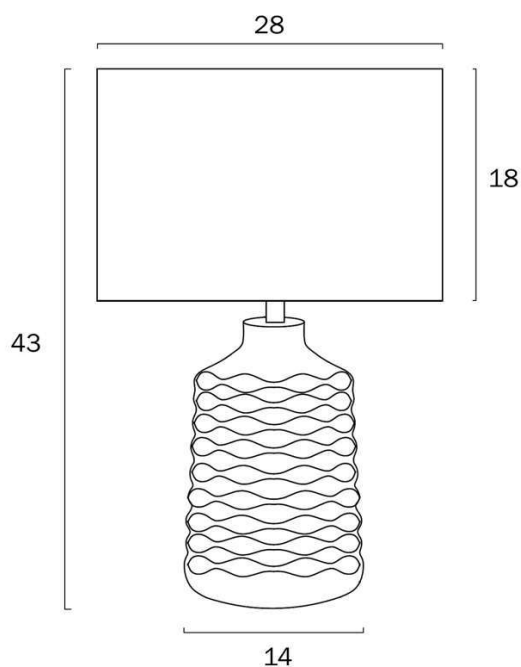

### Size

<b>Fixture Diameter (cm)</b>	28.0
<b>Fixture Height (cm)</b>	43.0
<b>Base Diameter (cm)</b>	14.0
<b>Shade Diameter (cm)</b>	28.0
<b>Shade Height (cm)</b>	18.0
<b>Cable Length (cm)</b>	180 (30+Inline Switch+150)

## Image -dimensions

Note: Dimensions are only a guide and may vary due to manufacturing variations.