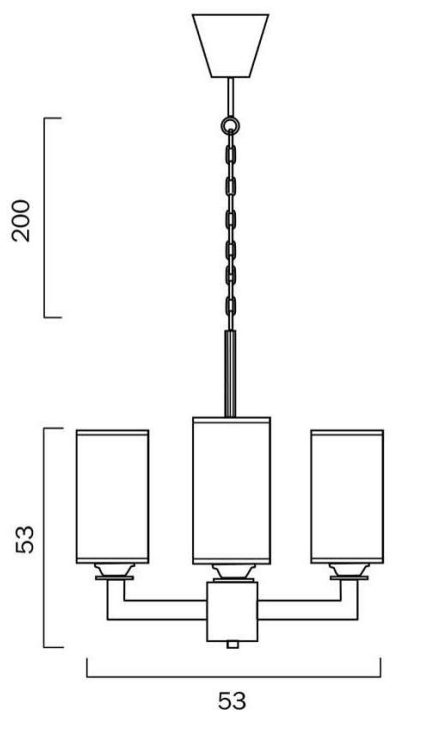

Color / Material

Fixture Color	Brass,Opal
Fixture Finish	Brushed
Fixture Material	Solid Brass,Glass
Canopy Color	Brass
Shade Material	Glass
Glass Color	Opal Matt
Cable Color	Clear

Size

Fixture Diameter (cm)	53.0
Fixture Height (cm)	53.0
Glass Diameter	10.80
Glass Height (cm)	20.0
Suspension Length (cm)	200.0

Specification

Voltage Input	240V
Wattage (max)	75
Wattage	25
Globe Type	E27
Globe / Light Source qty	3
Globe / Light Source included	No
Dimmable	Globe Dependant

All representations within this document are subject to copyright. ELECTRICAL INSTALLATIONS MUST BE PERFORMED BY A QUALIFIED ELECTRICAL CONTRACTOR AND INSTALLED IN ACCORDANCE WITH AS/NZS 3000.
NOTE : All images , descriptions and dimensions are indicative. Please check latest version of item detail on Telbix website prior to ordering or installation.

Beam Angle (degree)	360
Electrical Protection	CLASS I - HIGH VOLTAGE, EARTH REQUIRED
IP rating	IP20
Lead and Plug	No
Approvals	RCM
Assembly Required	Yes
Box Contents	Basic mounting screws,Instruction
Installation Required	Yes (by Licensed Electrician only)
Care Instructions	Do not use strong liquid cleaners,Wipe clean with a dry cloth
Replacement Warranty	*3 Years

Barcode

GTIN 9329501051603

Image -dimensions

Globe Type Recommended

Label	Color Temperature	Thumbnail	GTIN
G A608E27CL			