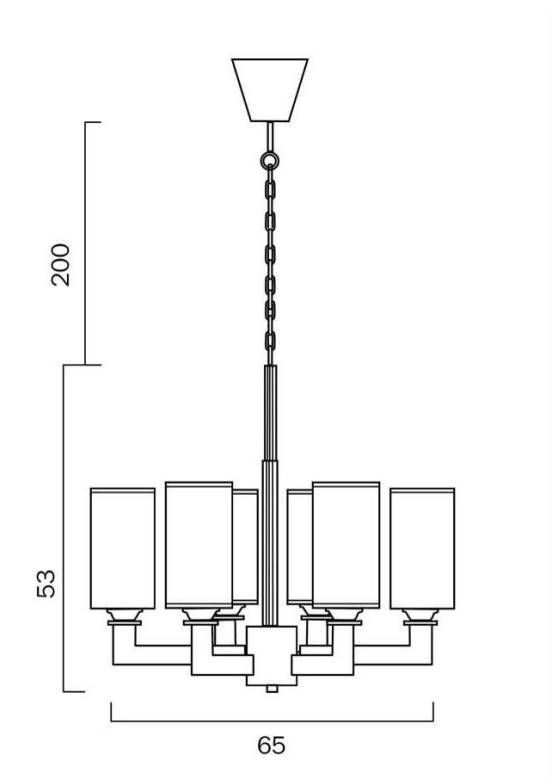

Color / Material

Fixture Color	Brass,Opal
Fixture Finish	Brushed
Fixture Material	Solid Brass,Glass
Canopy Color	Brass
Shade Material	Glass
Glass Color	Opal Matt
Cable Color	Clear

Size

Fixture Diameter (cm)	65.0
Fixture Height (cm)	53.0
Glass Diameter	10.80
Glass Height (cm)	20.0
Suspension Length (cm)	200.0

Specification

Voltage Input	240V
Wattage (max)	150
Wattage	25
Globe Type	E27
Globe / Light Source qty	6
Globe / Light Source included	No
Dimmable	Globe Dependant

All representations within this document are subject to copyright.ELECTRICAL INSTALLATIONS MUST BE PERFORMED BY A QUALIFIED ELECTRICAL CONTRACTOR AND INSTALLED IN ACCORDANCE WITH AS/NZS 3000.
NOTE : All images , descriptions and dimensions are indicative. Please check latest version of item detail on Telbix website prior to ordering or installation.

Beam Angle (degree)	360
Electrical Protection	CLASS I - HIGH VOLTAGE, EARTH REQUIRED
IP rating	IP20
Lead and Plug	No
Approvals	RCM
Assembly Required	Yes
Box Contents	Basic mounting screws,Instruction
Installation Required	Yes (by Licensed Electrician only)
Care Instructions	Do not use strong liquid cleaners,Wipe clean with a dry cloth
Replacement Warranty	*3 Years

Barcode

GTIN 9329501051610

Image -dimensions

Globe Type Recommended

Label	Color Temperature	Thumbnail	GTIN
G A608E27CL			