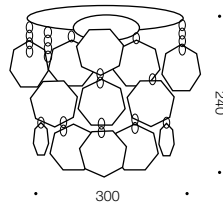

## Specifications

Type	Batten Fix
Light Source	60w max
Globe	Not included
Warranty	1 year*

## Measurements