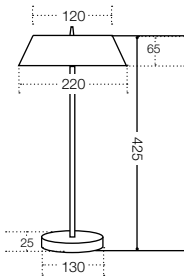

Allure

Specifications

Type	Table Lamp
Light Source	LED
Lumen	580
Colour Temp	3000k
Wattage	7w
Dimmable	Yes 3 way touch switch
CRI	>0.85
Power Factor	>0.9
Beam Angle	120
Warranty	3 years

Measurements

Codes