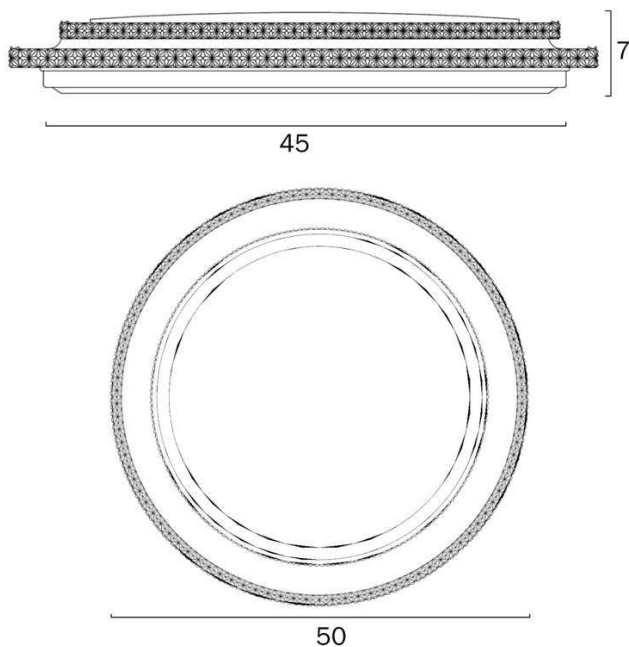

Size

Fixture Diameter (cm)	50.0
Fixture Projection (cm)	7.0

Specification

Voltage Input	240V
Total Wattage (max)	48
Globe Type	LED integrated SMD
Globe / Light Source included	Yes
Lumens	3450
Color Temperature	Warm White; Natural White; Cool White
Color Kelvin	3 CCT (3000k - 4000k - 5000k)
Dimmable	Yes
Electrical Protection	CLASS I - HIGH VOLTAGE, EARTH REQUIRED
IP rating	IP20

GTIN 9329501067383

Image -dimensions

Note: Dimensions are only a guide and may vary due to manufacturing variations.