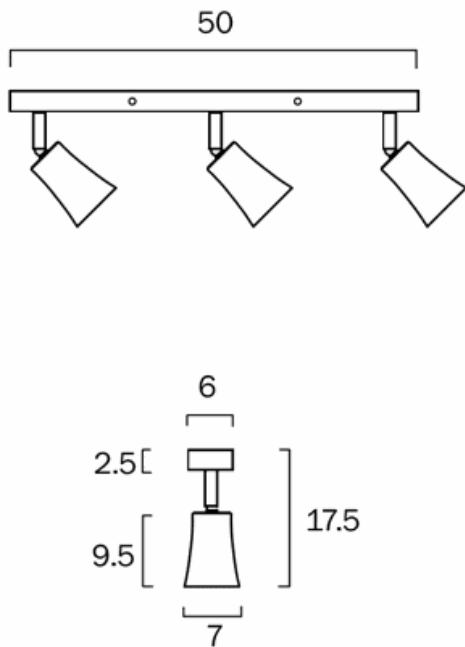

Wattage (max)	6
Globe Type	GU10
Globe / Light Source qty	3
Globe / Light Source included	No
Dimmable	Globe Dependant
Electrical Protection	CLASS I
IP rating	IP20
Approvals	RCM (C TICK)
Installation Required	Yes (by Licensed Electrician only)

Barcode

GTIN 9329501057339

Image -dimensions

Also available as

Label	Thumbnail	GTIN
ALVEY SP1-GDBK		9329501057315
ALVEY SP2B-GDBK		9329501057322
ALVEY SP4B-GDBK		9329501057346

Color variation

Label	Thumbnail	GTIN
ALVEY SP3B-BK		9329501056660
ALVEY SP3B-WH		9329501056677

All representations within this document are subject to copyright. ELECTRICAL INSTALLATIONS MUST BE PERFORMED BY A QUALIFIED ELECTRICAL CONTRACTOR AND INSTALLED IN ACCORDANCE WITH AS/NZS 3000.
NOTE : All images , descriptions and dimensions are indicative. Please check latest version of item detail on Telbix website prior to ordering or installation.