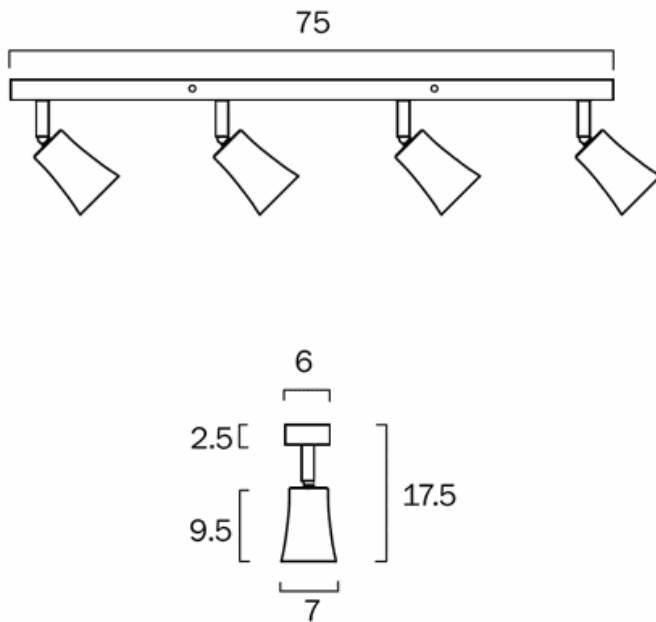

Globe Type	GU10
Globe / Light Source qty	4
Globe / Light Source included	No
Dimmable	Globe Dependant
Electrical Protection	CLASS I
IP rating	IP20
Approvals	RCM (C TICK)
Installation Required	Yes (by Licensed Electrician only)

Barcode

GTIN 9329501056684

Image -dimensions

Also available as

Label	Thumbnail	GTIN
ALVEY SP1-BK		9329501056622
ALVEY SP2B-BK		9329501056646
ALVEY SP3B-BK		9329501056660

Color variation

Label	Thumbnail	GTIN
ALVEY SP4B-WH		9329501056691
ALVEY SP4B-GDBK		9329501057346

All representations within this document are subject to copyright. ELECTRICAL INSTALLATIONS MUST BE PERFORMED BY A QUALIFIED ELECTRICAL CONTRACTOR AND INSTALLED IN ACCORDANCE WITH AS/NZS 3000. NOTE : All images , descriptions and dimensions are indicative. Please check latest version of item detail on Telbix website prior to ordering or installation.