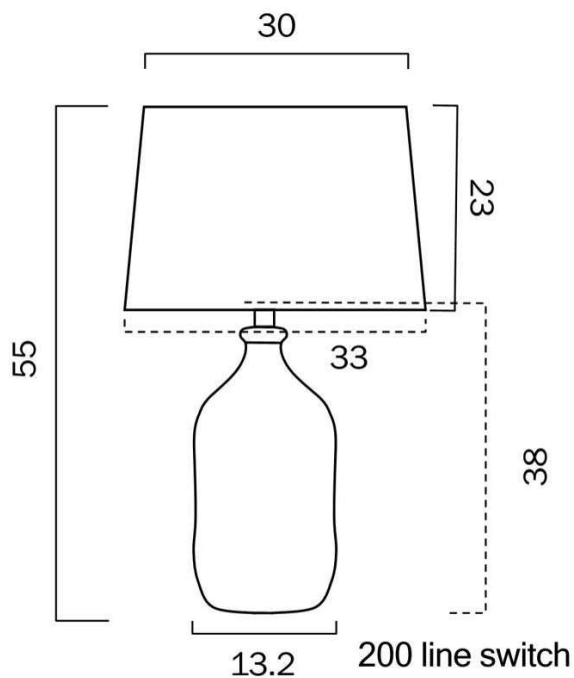

Lead and Plug	Yes
Approvals	RCM
Box Contents	Instruction
Care Instructions	Do not use strong liquid cleaners,Wipe clean with a dry cloth
Replacement Warranty	*3 Years

Barcode

GTIN 9329501050750

Image -dimensions

Globe Type Recommended

Label	Color Temperature	Thumbnail	GTIN
G A608E27CL