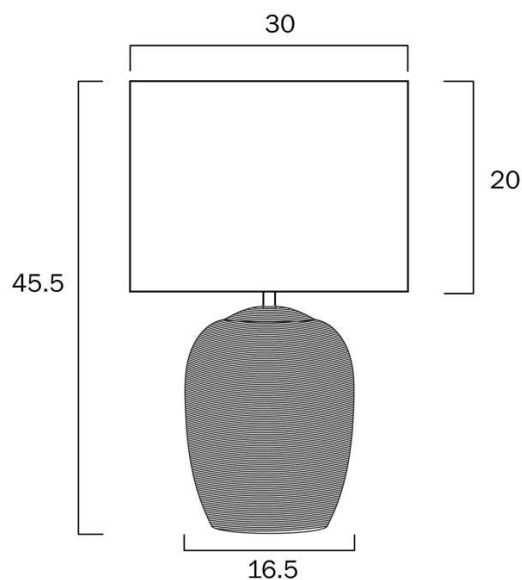

Wattage (max)	25
Globe Type	E27
Globe / Light Source qty	1
Globe / Light Source included	No
Dimmable	Globe Dependant
Electrical Protection	CLASS II - DOUBLE INSULATED, EARTH NOT REQUIRED
IP rating	IP20
Lead and Plug	Yes
Approvals	RCM
Assembly Required	Yes
Box Contents	Instruction
Care Instructions	Do not use strong liquid cleaners,Wipe clean with a dry cloth
Replacement Warranty	*3 Years

Barcode

GTIN 9329501059760

Image -dimensions

Globe Type Recommended

Label	Color Temperature	Thumbnail	GTIN
G A608E27CL