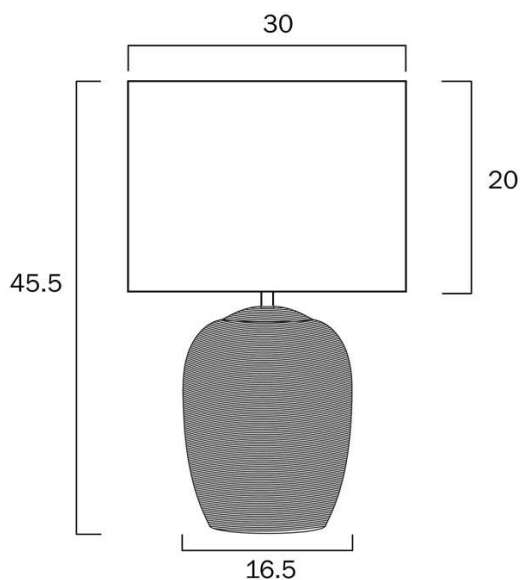

Base Diameter (cm)	16.5
Base Height (cm)	25.5
Shade Diameter (cm)	30.0
Shade Height (cm)	20.0
Cable Length (cm)	180 (30+Inline Switch+150)

Specification

Voltage Input	240V
Wattage (max)	25
Globe Type	E27
Globe / Light Source qty	1
Globe / Light Source included	No
Dimmable	Globe Dependant
Electrical Protection	CLASS II - DOUBLE INSULATED, EARTH NOT REQUIRED
IP rating	IP20
Lead and Plug	Yes
Approvals	RCM
Assembly Required	Yes
Box Contents	Instruction
Care Instructions	Do not use strong liquid cleaners,Wipe clean with a dry cloth
Replacement Warranty	*3 Years

Barcode

GTIN 9329501059777

Image -dimensions