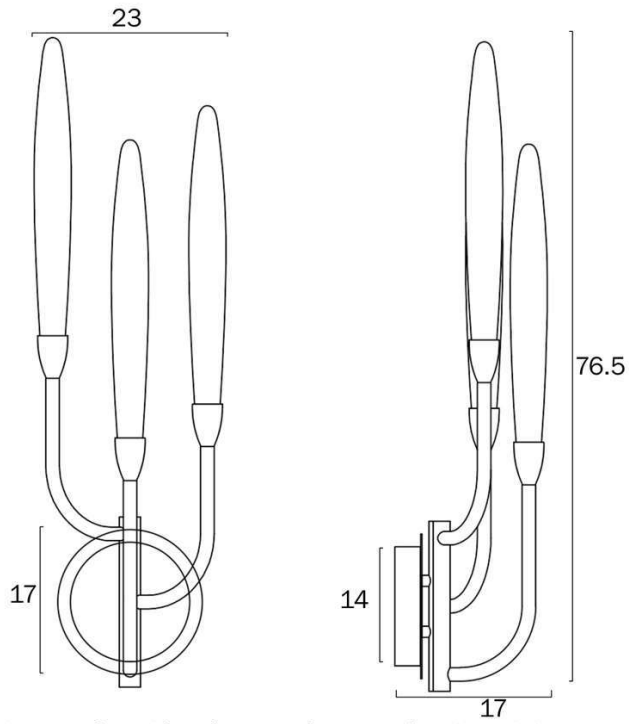

Specification

| | |
|--------------------------------------|--|
| Voltage Input | 240V |
| Total Wattage (max) | 9 |
| Wattage | 3 |
| Globe Type | LED integrated SMD |
| Globe / Light Source qty | 3 |
| Globe / Light Source included | Yes |
| IP rating | IP20 |
| Approvals | RCM |
| Installation Required | Yes (by Licensed Electrician only) |
| Care Instructions | Do not use strong liquid cleaners, Wipe clean with a dry cloth |
| Replacement Warranty | *3 Years |

Barcode

| | |
|-------------|---------------|
| GTIN | 9329501067543 |
|-------------|---------------|

Image -dimensions

Note: Dimensions are only a guide and may vary due to manufacturing variations.