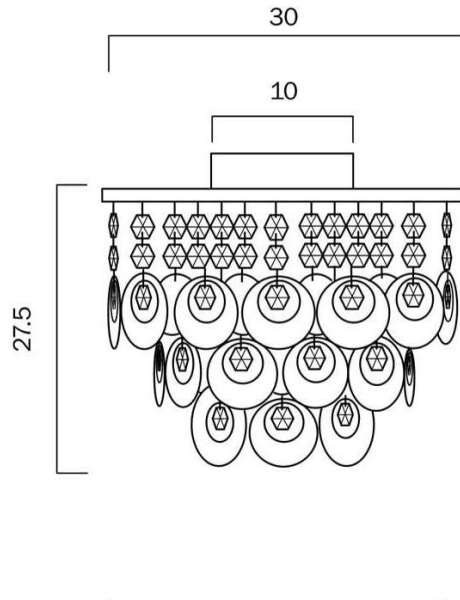

## Size

<b>Fixture Diameter (cm)</b>	30.0
<b>Fixture Width (cm)</b>	30.0
<b>Fixture Height (cm)</b>	27.5
<b>Fixture Projection (cm)</b>	27.5

## Specification

<b>Voltage Input</b>	240V
<b>Wattage (max)</b>	60
<b>Globe Type</b>	B22
<b>Globe / Light Source qty</b>	1
<b>Globe / Light Source included</b>	No
<b>Dimmable</b>	Globe Dependant
<b>Beam Angle (degree)</b>	360
<b>IP rating</b>	IP20
<b>Lead and Plug</b>	No
<b>Approvals</b>	RCM
<b>Assembly Required</b>	Yes
<b>Box Contents</b>	Instruction
<b>Care Instructions</b>	Do not use strong liquid cleaners,Wipe clean with a dry cloth
<b>Replacement Warranty</b>	*3 Years

Barcode

GTIN 9329501022405

Image -dimensions

Globe Type Recommended

Label	Color Temperature	Thumbnail	GTIN
G A608E27CL			