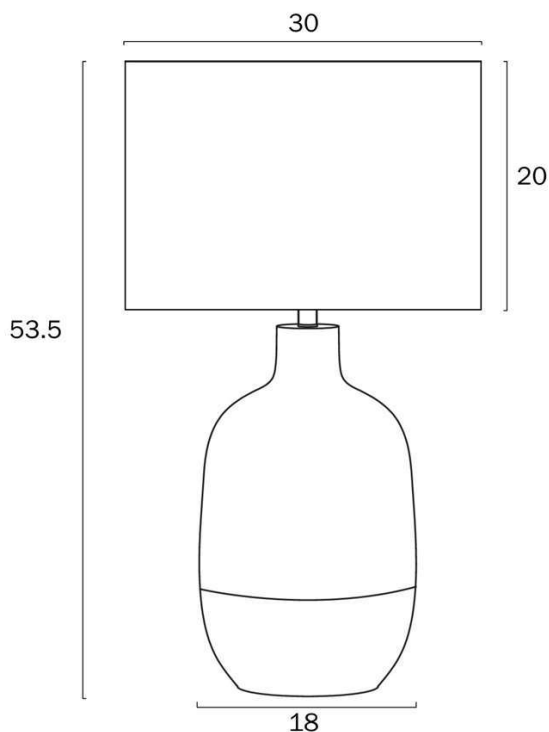

### Size

<b>Fixture Diameter (cm)</b>	30.0
<b>Fixture Height (cm)</b>	53.5
<b>Base Diameter (cm)</b>	18.0
<b>Base Height (cm)</b>	30.5
<b>Shade Diameter (cm)</b>	30.0
<b>Shade Height (cm)</b>	20.0
<b>Cable Length (cm)</b>	180 (30+Inline Switch+150)

## Image -dimensions

Note: Dimensions are only a guide and may vary due to manufacturing variations.