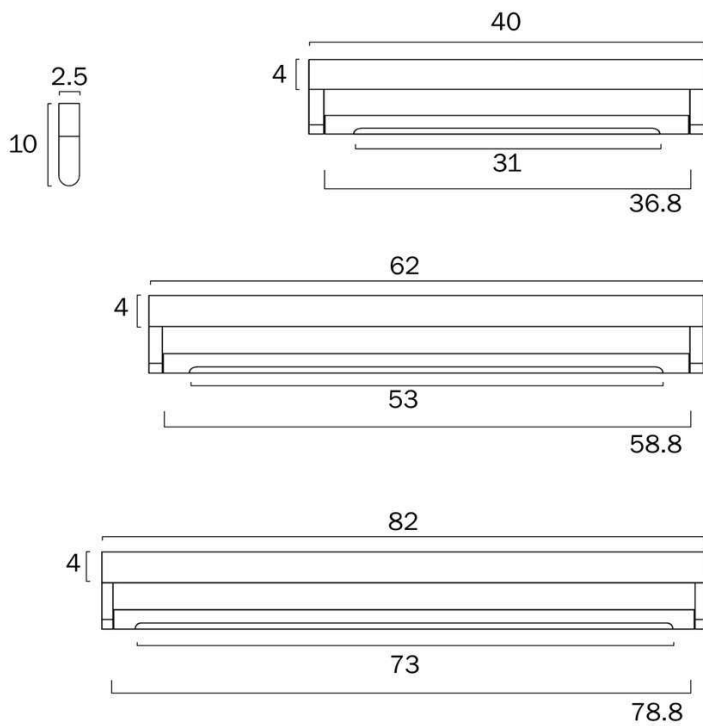

Size

Fixture Width (cm)	40.0
Fixture Height (cm)	2.5
Fixture Projection (cm)	10.0

Specification

Voltage Input	240V
Total Wattage (max)	8
Globe Type	LED integrated SMD
Globe / Light Source included	Yes
Lumens	519
Color Temperature	Warm White; Natural White; Cool White
Color Kelvin	3 CCT (3000k - 4000k - 5000k)
Color Rendering	>83
Dimmable	No
Electrical Protection	CLASS I - HIGH VOLTAGE, EARTH REQUIRED

GTIN 9329501067109

Image -dimensions

Note: Dimensions are only a guide and may vary due to manufacturing variations.