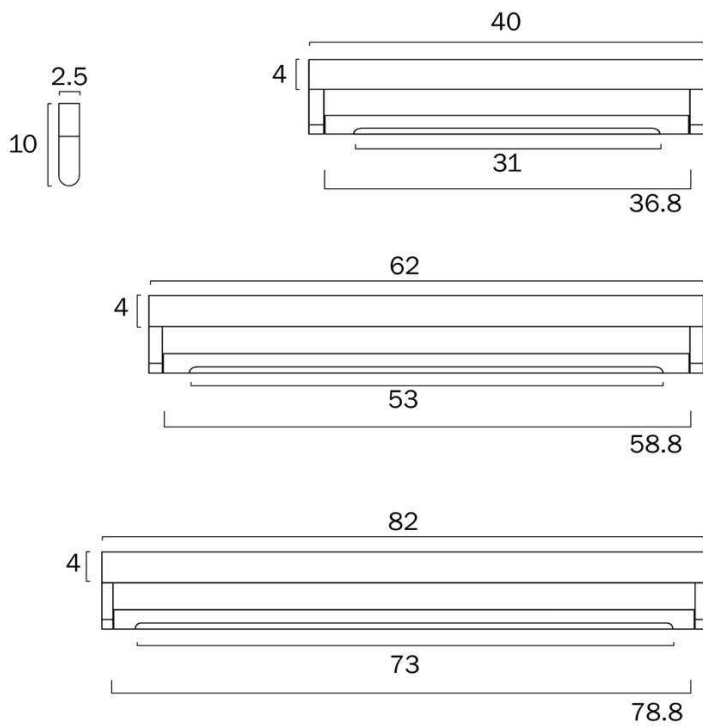

Size

Fixture Width (cm)	40.0
Fixture Height (cm)	2.5
Fixture Projection (cm)	10.0

Specification

Voltage Input	240V
Total Wattage (max)	8
Globe Type	LED integrated SMD
Globe / Light Source included	Yes
Lumens	519
Color Temperature	Warm White; Natural White; Cool White
Color Kelvin	3 CCT (3000k - 4000k - 5000k)
Color Rendering	>83
Dimmable	No
Electrical Protection	CLASS I - HIGH VOLTAGE, EARTH REQUIRED

GTIN 9329501067093

Image -dimensions

Note: Dimensions are only a guide and may vary due to manufacturing variations.