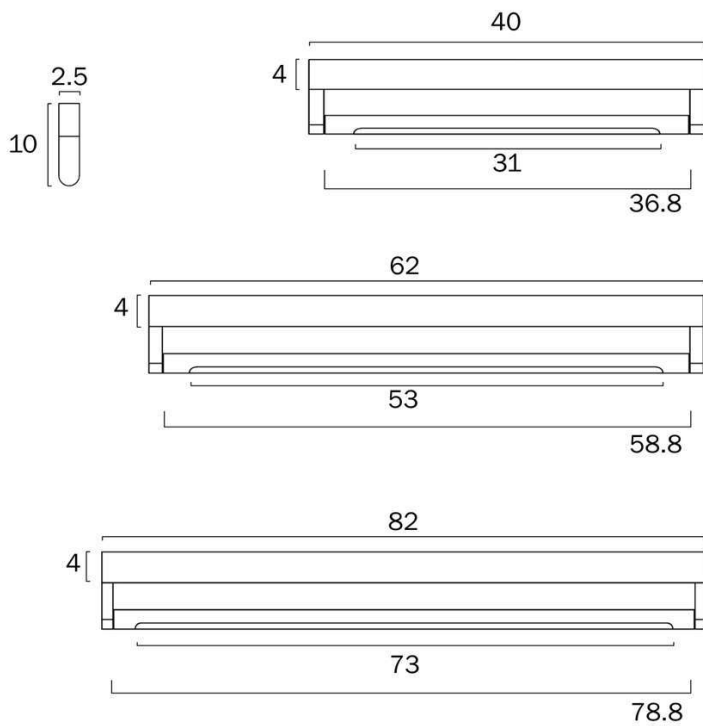

Size

Fixture Width (cm)	62.0
Fixture Height (cm)	2.5
Fixture Projection (cm)	10.0

Specification

Voltage Input	240V
Total Wattage (max)	12
Globe Type	LED integrated SMD
Globe / Light Source included	Yes
Lumens	892
Color Temperature	Warm White; Natural White; Cool White
Color Kelvin	3 CCT (3000k - 4000k - 5000k)
Color Rendering	>83
Dimmable	No
Electrical Protection	CLASS I - HIGH VOLTAGE, EARTH REQUIRED

GTIN 9329501067130

Image -dimensions

Note: Dimensions are only a guide and may vary due to manufacturing variations.